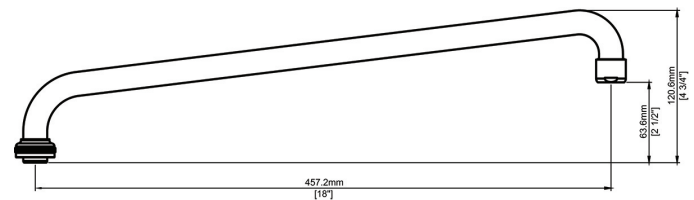

Topmounts - 0122, 0123

Conceal Ledge Faucet - 0072, 0073

Widespread Faucet - 1172, 1173

CS-22003

5-1/2-Inch Rigid/Swivel Combo Gooseneck Spout with Aerator

Available on series:

Ledge/Wallmounts - 0045, 0047

Bar/Pantry - 0084, 0094, 0285

Topmounts - 0122, 0123

Conceal Ledge Faucet - 0072, 0073

Widespread Faucet - 1172, 1173

CS-22004

16" Swivel Tube Spout With Aerator

Available on series:

Ledge/Wallmounts - 0045, 0046, 0047, 0048

Bar/Pantry - 0084, 0094,

Topmounts - 0120, 0121, 0125, 0126, 0146, 0147

CS-22005

18" Swivel Tube Spout With Aerator

Available on series:

Ledge/Wallmounts - 0045, 0046, 0047, 0048

Bar/Pantry - 0084, 0094,

Topmounts - 0120, 0121, 0125, 0126, 0146, 0147