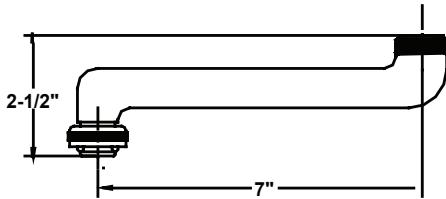

SU-2775-R-02

7" Cast Brass Spout Extension
Polished Chrome

Available to be used with Spouts:

SU-363-JA, SU-363-JH, SU-363-LA, SU-363-LH,

SU-363-MA, SU-363-MH, SU-363-RA, SU-363-RH,

SU-1974-H, SU-2923-A, SU-2923-H, SU-2924-A,

SU-2924-H-02, SU-2929-H-04

Available for use with any spout using a spout nut