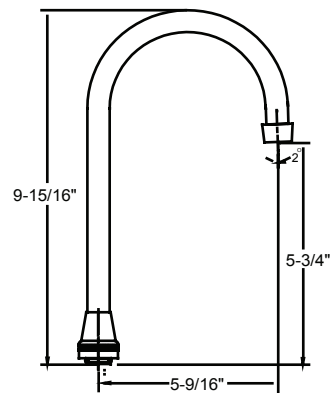

Available on series:

Ledge/Wallmounts - 0045, 0047

Bar/Pantry - 0084, 0094

Topmounts - 0122, 0123

Conceal Ledge Faucet - 0072, 0073

Widespread Faucet - 1172, 1173

SU-157-KSA

5-9/16" Swivel Gooseneck Spout with Aerator
(Also available with Hose End **SU-157-KSH**)