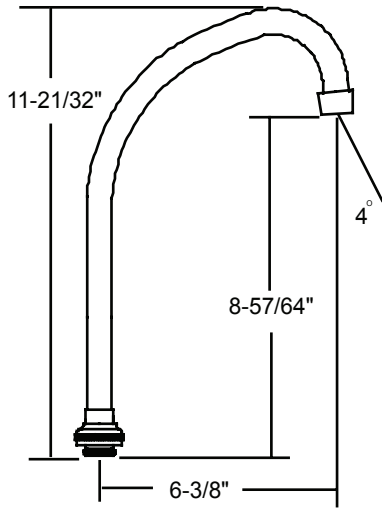

Commerce, CA 90040

Phone: 800.321.8630 Fax: 323.888.9515

www.CentralBrass.com

SPOUT REFERENCE DRAWINGS & GUIDE

SU-257-TSA

6-3/8" Swivel Tri-Arc
Gooseneck Spout
with Aerator

Available on series with villager handles:
Topmounts - 0122, 0123
Conceal Ledge Faucet - 0072, 0073,
Widespread Faucet - 1172, 1173