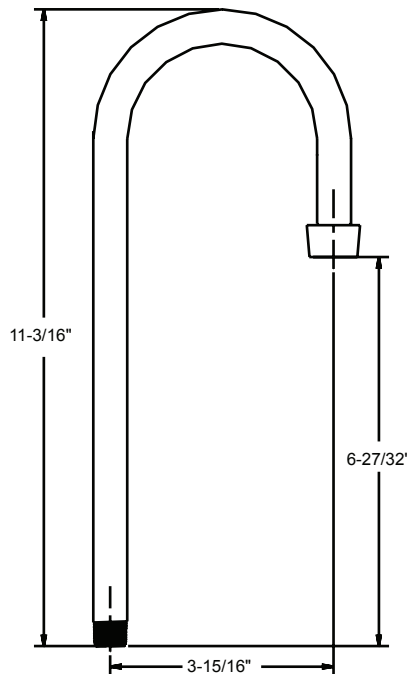

SU-157-GLA

3-15/16" Rigid
Gooseneck Spout
with Aerator

Available on series:
Bar Faucet - 0289