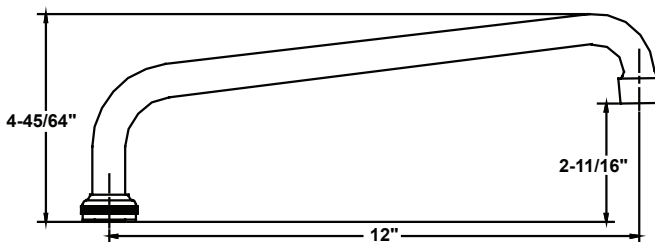

SU-363-LA

12" Swivel Tube Spout
with Aerator

(Also available with Hose End **SU-363-LH**)

Available on series:

Ledge/Wallmounts - 0045, 0046, 0047, 0048

Bar/Pantry - 0084, 0094,

Topmounts - 0120, 0121, 0125, 0126, 0146, 0147