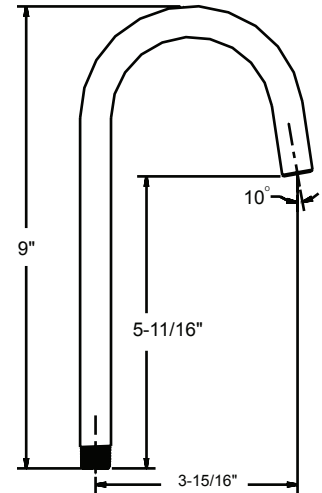

SU-157-G

3-15/16" Rigid
Gooseneck Spout
with Streamformer
Available on series:
Bath Faucet - 0209