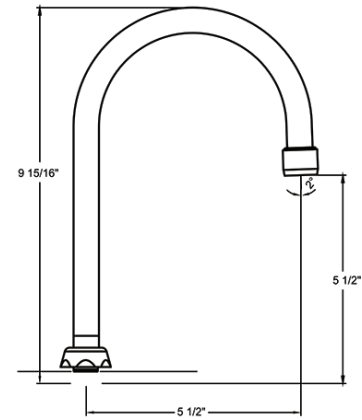

www.CentralBrass.com

SPOUT REFERENCE DRAWINGS & GUIDE

CS-22002

4-3/32-Inch Rigid/Swivel Combo Gooseneck Spout with Aerator

Available on series:

Ledge/Wallmounts - 0045, 0047

Bar/Pantry - 0084, 0085, 0094, 0280

Topmounts - 0122, 0123

Conceal Ledge Faucet - 0072, 0073

Widespread Faucet - 1172, 1173

CS-22003

5-1/2-Inch Rigid/Swivel Combo Gooseneck Spout with Aerator

Available on series:

Ledge/Wallmounts - 0045, 0047