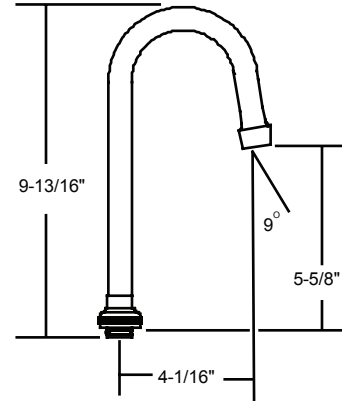

Central Brass

C O M P A N Y

Commerce, CA 90040

Phone: 800.321.8630 Fax: 323.888.9515

www.CentralBrass.com

SPOUT REFERENCE DRAWINGS & GUIDE

SU-157-GRA

4-1/16" Rigid Gooseneck Spout with Aerator
(Also available with Hose End **SU-157-GRH**)

Available on series:

Ledge/Wallmounts - 0045, 0047

Bar/Pantry - 0084, 0085, 0094, 0280

Topmounts - 0122, 0123

Conceal Ledge Faucet - 0072, 0073

Widespread Faucet - 1172, 1173

SU-157-GSA

4-1/16" Swivel Gooseneck Spout with Aerator
(Also available with Hose End **SU-157-GSH**)