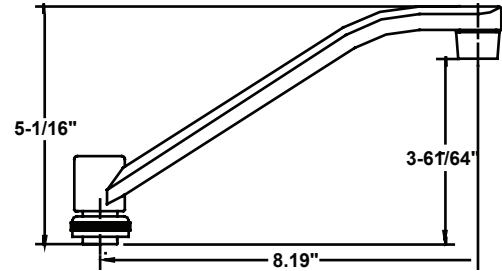

www.CentralBrass.com

SPOUT REFERENCE DRAWINGS & GUIDE

SU-2923-A

5" Cast Brass Swivel Spout
with Aerator

(Also available with Hose End **SU-2923-H**)

Available on series:

Wallmounts - 0047, 0048

Bar/Pantry - 0084, 0094, 0280