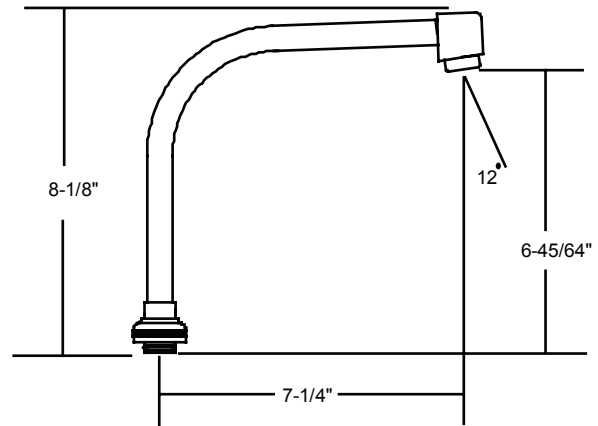

Central Brass

C O M P A N Y

Commerce, CA 90040

Phone: 800.321.8630 Fax: 323.888.9515

www.CentralBrass.com

SPOUT REFERENCE DRAWINGS & GUIDE

SU-357-WSA

8-3/4" Swivel Gooseneck Spout with Aerator

Available on series:

Wallmounts - 0047

Bar/Pantry - 0084, 0094

Topmounts - 0122, 0123

Conceal Ledge Faucet - 0072, 0073

Widespread Faucet - 1172, 1173

SU-357-HSA

7-1/4" Swivel High Rise Spout with Aerator