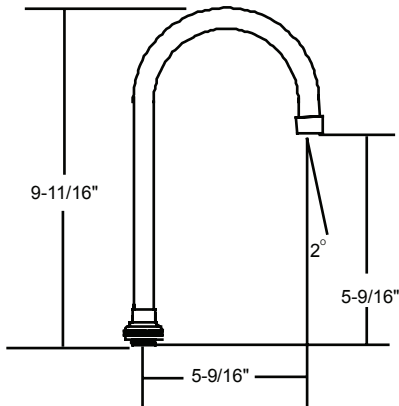

Available on series:

Ledge/Wallmounts - 0045, 0047

Bar/Pantry - 0084, 0085, 0094, 0280

Topmounts - 0122, 0123

Conceal Ledge Faucet - 0072, 0073

Widespread Faucet - 1172, 1173

SU-157-GSA

4-1/16" Swivel Gooseneck Spout with Aerator
(Also available with Hose End **SU-157-GSH**)

Available on series:

Ledge/Wallmounts - 0045, 0047

Bar/Pantry - 0084, 0094, 0280, 0287

Topmounts - 0122, 0123

Conceal Ledge Faucet - 0072, 0073

Widespread Faucet - 1172, 1173

SU-157-KRA

5-9/16" Rigid Gooseneck Spout with Aerator
(Also available with Hose End **SU-157-KRH**)