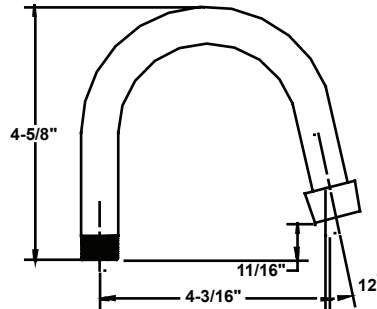

Commerce, CA 90040

Phone: 800.321.8630 Fax: 323.888.9515

www.CentralBrass.com

SPOUT REFERENCE DRAWINGS & GUIDE

SU-257-TSA

6-3/8" Swivel Tri-Arc
Gooseneck Spout
with Aerator

Available on series with villager handles:
Topmounts - 0122, 0123
Conceal Ledge Faucet - 0072, 0073,
Widespread Faucet - 1172, 1173