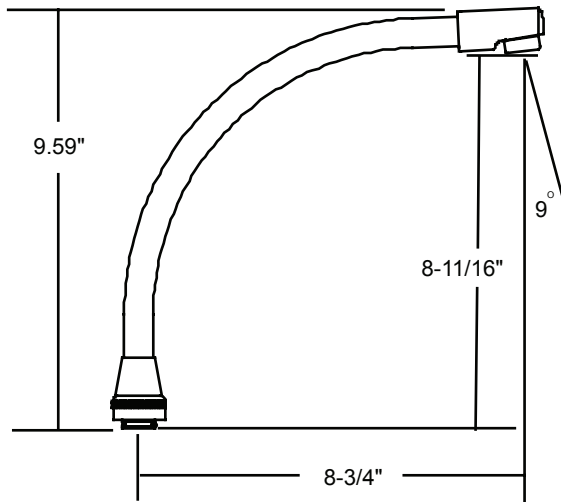

Central Brass

C O M P A N Y

Commerce, CA 90040

Phone: 800.321.8630 Fax: 323.888.9515

www.CentralBrass.com

SPOUT REFERENCE DRAWINGS & GUIDE

SU-357-WSA

8-3/4" Swivel Gooseneck Spout with Aerator