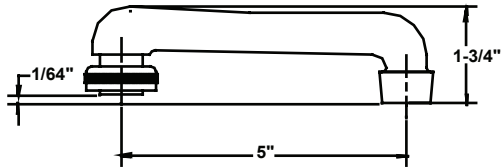

www.CentralBrass.com

SPOUT REFERENCE DRAWINGS & GUIDE

SU-2923-A

5" Cast Brass Swivel Spout
with Aerator

(Also available with Hose End **SU-2923-H**)

Available on series:

Wallmounts - 0047, 0048

Bar/Pantry - 0084, 0094, 0280