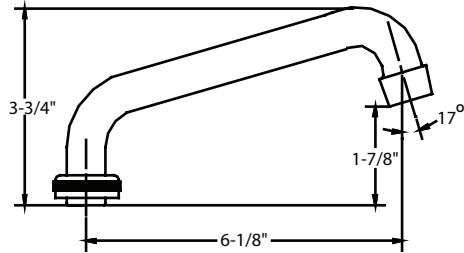

Central Brass

C O M P A N Y

Commerce, CA 90040

Phone: 800.321.8630 Fax: 323.888.9515

www.CentralBrass.com

SPOUT REFERENCE DRAWINGS & GUIDE

SU-2924-A

6" Swivel Tube Spout
with Aerator