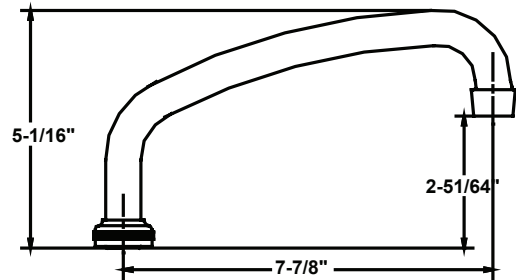

SU-363-RA

8" Swivel Tube Spout
with Aerator

(Also available with Hose End **SU-363-RH**)

Available on series:

Ledge/Wallmounts - 0045, 0046, 0047, 0048

Bar/Pantry - 0084, 0094,

Topmounts - 0120, 0121, 0125, 0126, 0146, 0147