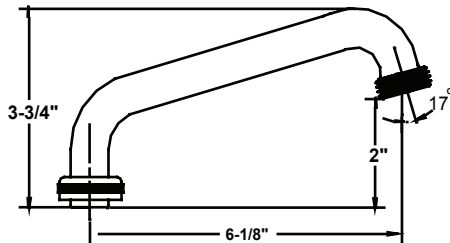

SU-2924-H-01

6" Swivel Tube Spout
with Hose End

Available on series:

Laundry Faucet - 0465, 0466, 0468, 0469, 0470