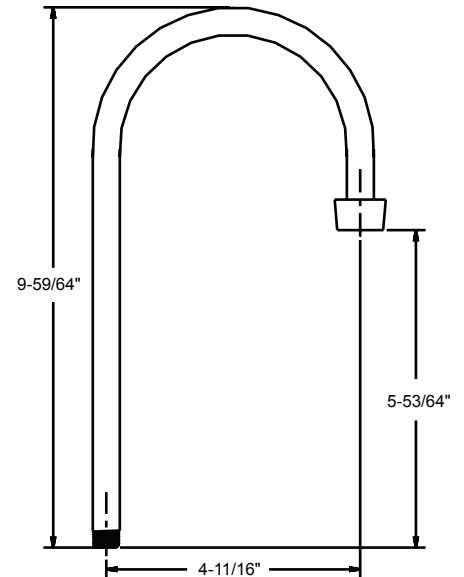

Commerce, CA 90040

Phone: 800.321.8630 Fax: 323.888.9515

www.CentralBrass.com

SPOUT REFERENCE DRAWINGS & GUIDE

SU-257-TSA

6-3/8" Swivel Tri-Arc
Gooseneck Spout
with Aerator

Available on series with villager handles:
Topmounts - 0122, 0123
Conceal Ledge Faucet - 0072, 0073,
Widespread Faucet - 1172, 1173

SU-157-DA

4-3/16" Rigid Brass Spout
with Aerator

Available on series:
Bar Faucet - 0281

SU-157-G

3-15/16" Rigid
Gooseneck Spout
with Streamformer
Available on series:
Bath Faucet - 0209

SU-157-JA

4-15/16" Rigid
Gooseneck Spout
with Aerator

Available on series:
Bar Faucet - 0284

SU-157-GLA

3-15/16" Rigid
Gooseneck Spout
with Aerator

Available on series:
Bar Faucet - 0289

SU-157-HA

4-11/16" Rigid
Gooseneck Spout
with Aerator

Available on series:
Bar Faucet - 0286

Central Brass

C O M P A N Y

Commerce, CA 90040

Phone: 800.321.8630 Fax: 323.888.9515

www.CentralBrass.com

SPOUT REFERENCE DRAWINGS & GUIDE

SU-357-WSA

8-3/4" Swivel Gooseneck Spout with Aerator