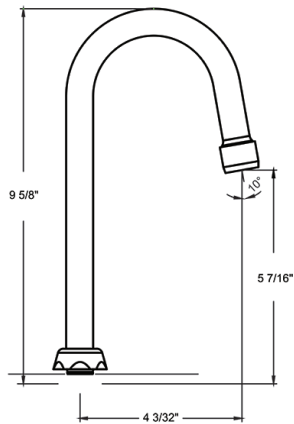

SU-2924-H-01

6" Swivel Tube Spout
with Hose End

Available on series:

Laundry Faucet - 0465, 0466, 0468, 0469, 0470

Central Brass

C O M P A N Y

Commerce, CA 90040

Phone: 800.321.8630 Fax: 323.888.9515

www.CentralBrass.com

SPOUT REFERENCE DRAWINGS & GUIDE

CS-22002

4-3/32-Inch Rigid/Swivel Combo Gooseneck Spout with Aerator

Available on series:

Ledge/Wallmounts - 0045, 0047

Bar/Pantry - 0084, 0085, 0094, 0280