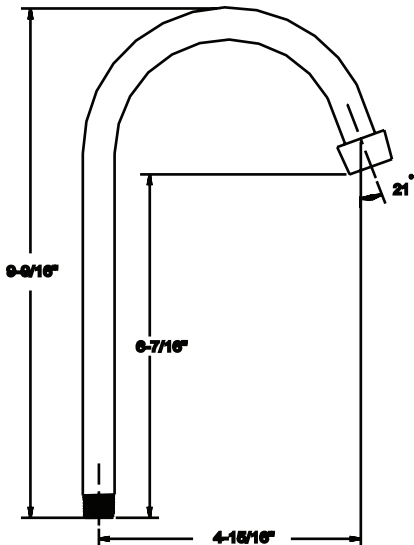

Commerce, CA 90040

Phone: 800.321.8630 Fax: 323.888.9515

www.CentralBrass.com

SPOUT REFERENCE DRAWINGS & GUIDE

SU-257-TSA

6-3/8" Swivel Tri-Arc
Gooseneck Spout
with Aerator

Available on series with villager handles:
Topmounts - 0122, 0123
Conceal Ledge Faucet - 0072, 0073,
Widespread Faucet - 1172, 1173

SU-157-DA

4-3/16" Rigid Brass Spout
with Aerator

Available on series:
Bar Faucet - 0281

SU-157-G

3-15/16" Rigid
Gooseneck Spout
with Streamformer
Available on series:
Bath Faucet - 0209

SU-157-JA

4-15/16" Rigid
Gooseneck Spout
with Aerator