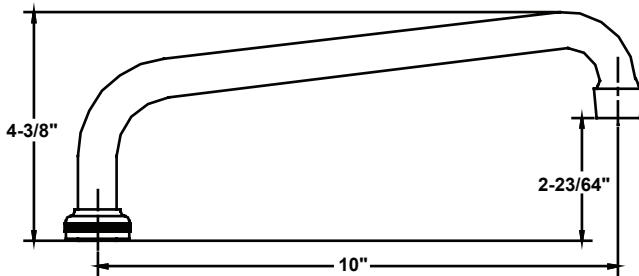

SU-363-JA

10" Swivel Tube Spout
with Aerator

(Also available with Hose End **SU-363-JH**)

Available on series:

Ledge/Wallmounts - 0045, 0046, 0047, 0048

Bar/Pantry - 0084, 0094,

Topmounts - 0120, 0121, 0125, 0126, 0146, 0147