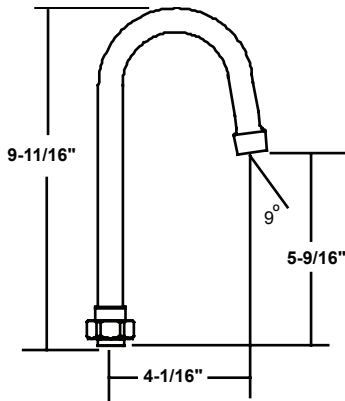

Central Brass

C O M P A N Y

Commerce, CA 90040

Phone: 800.321.8630 Fax: 323.888.9515

www.CentralBrass.com

SPOUT REFERENCE DRAWINGS & GUIDE

SU-157-GRA

4-1/16" Rigid Gooseneck Spout with Aerator
(Also available with Hose End **SU-157-GRH**)