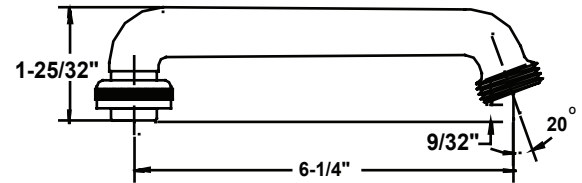

SU-2929-01

6" Cast Rough Brass Swivel Spout
with Hose End

Available on series:

Laundry Faucet - 0465, 0466, 0468, 0469, 0470