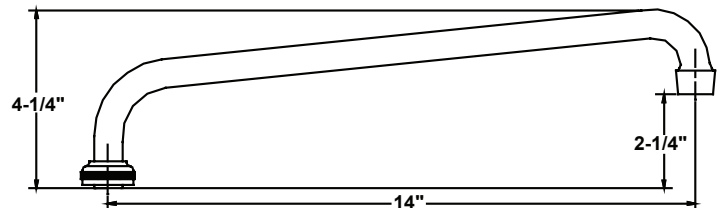

SU-363-MA

14" Swivel Tube Spout
with Aerator

(Also available with Hose End **SU-363-MH**)

Available on series:

Ledge/Wallmounts - 0045, 0046, 0047, 0048

Bar/Pantry - 0084, 0094, 0280

Topmounts - 0120, 0121, 0125, 0126, 0146, 0147