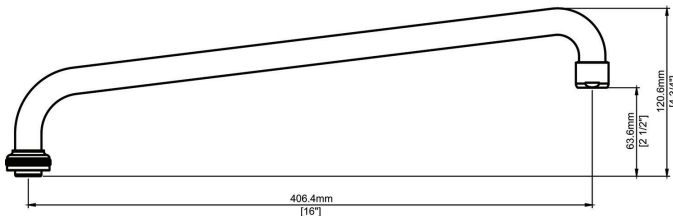

www.CentralBrass.com

SPOUT REFERENCE DRAWINGS & GUIDE

CS-22002

4-3/32-Inch Rigid/Swivel Combo Gooseneck Spout with Aerator

Available on series:

Ledge/Wallmounts - 0045, 0047

Bar/Pantry - 0084, 0085, 0094, 0280

Topmounts - 0122, 0123

Conceal Ledge Faucet - 0072, 0073

Widespread Faucet - 1172, 1173

CS-22003

5-1/2-Inch Rigid/Swivel Combo Gooseneck Spout with Aerator

Available on series:

Ledge/Wallmounts - 0045, 0047

Bar/Pantry - 0084, 0094, 0285

Topmounts - 0122, 0123

Conceal Ledge Faucet - 0072, 0073

Widespread Faucet - 1172, 1173

CS-22004

16" Swivel Tube Spout With Aerator

Available on series:

Ledge/Wallmounts - 0045, 0046, 0047, 0048