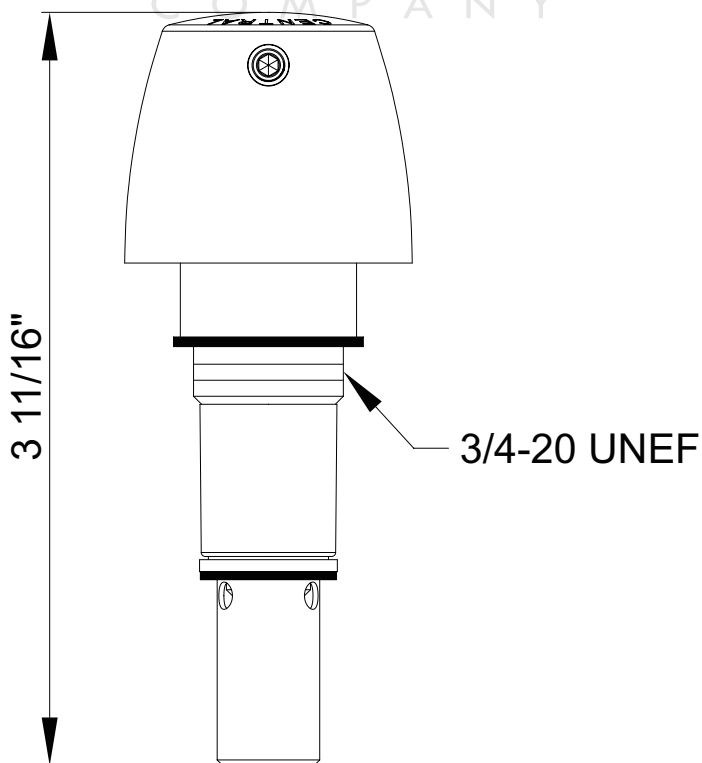

Central Brass
C O M P A N Y