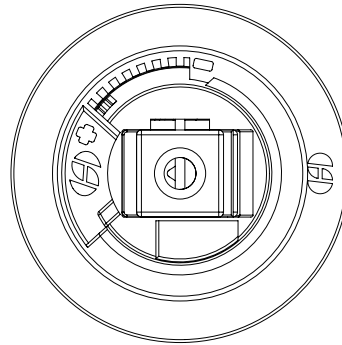

- Ceramic Disc
- For Single Handle Shampoo Faucet (1130)

Code and Standards

*For other finishes and flow rates offered, please visit our website, email an inquiry to sales@pioneerind.com or contact our sales at 800-338-9468