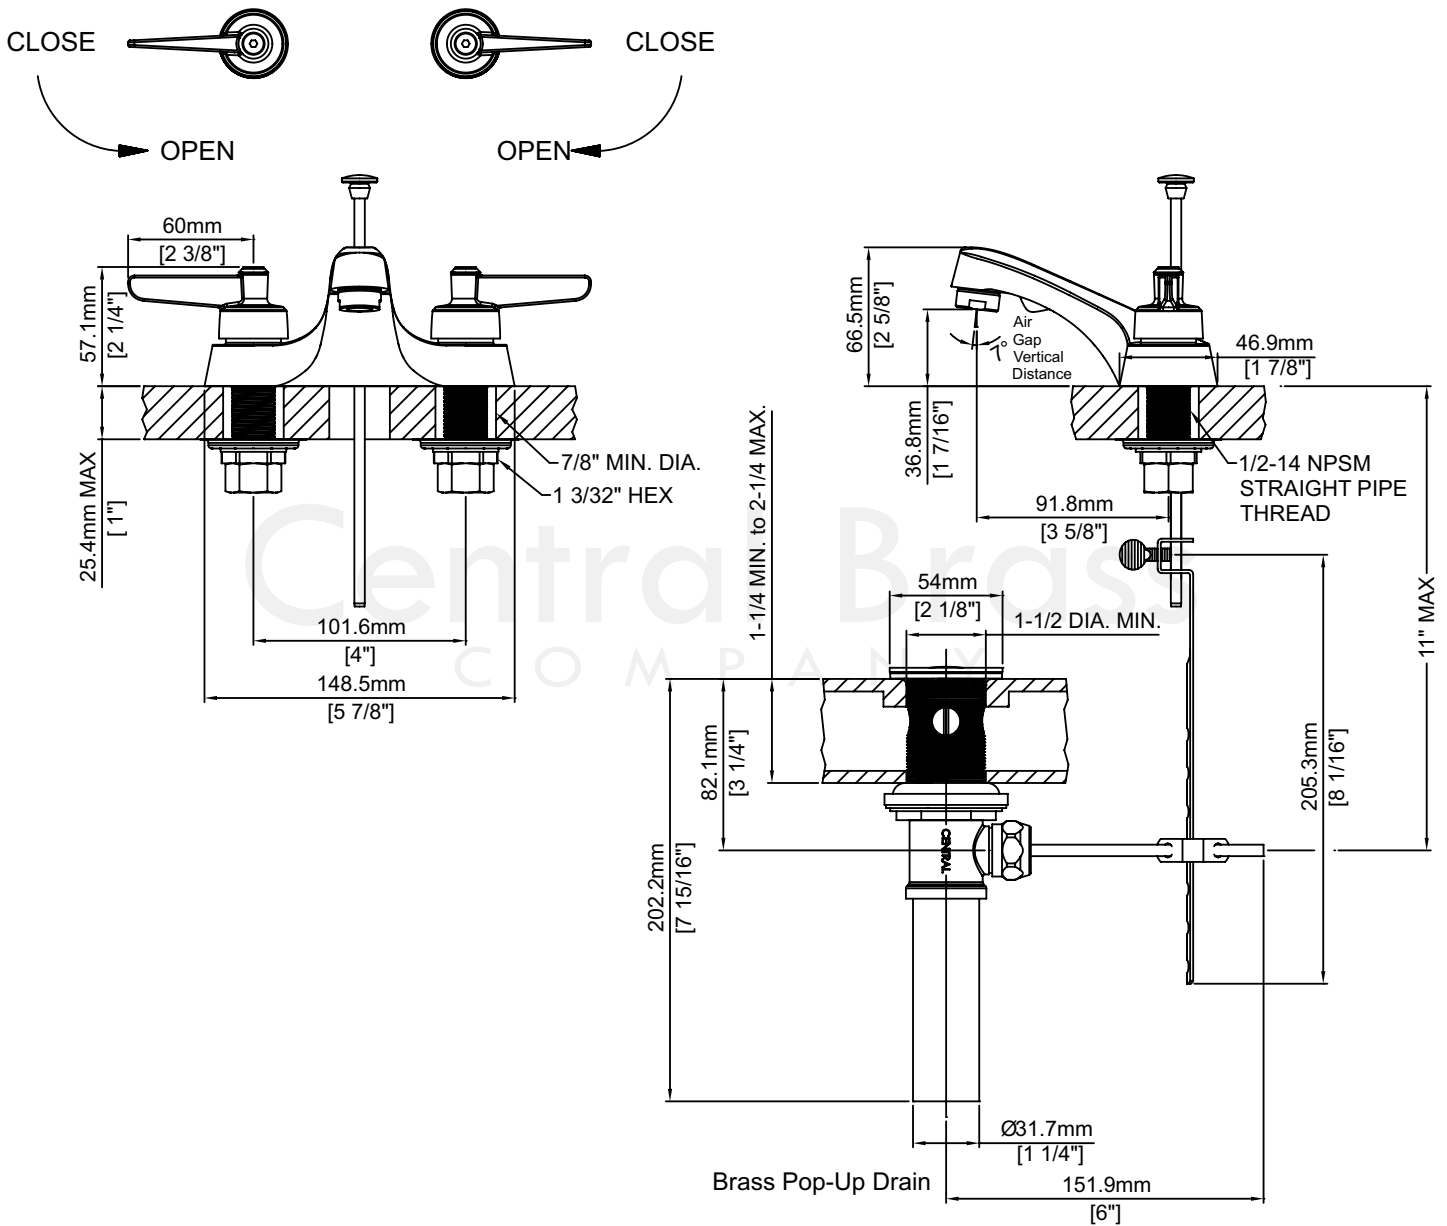

Model# 81137-DLE

Two Handle Lavatory Faucet

FEATURES & SPECIFICATIONS

- 2-3/8" Lever Handle
- Ceramic Disc Cartridges
- 3-Hole 4" Installation
- Brass Pop-Up Drain Assembly 1.5 GPM Flow Rate
- 1.5 GPM Flow Rate

Model# 81137-DLE

Two Handle Lavatory Faucet

81137-DLE/REV. 11 2016

Product Specifications subject to change without notice