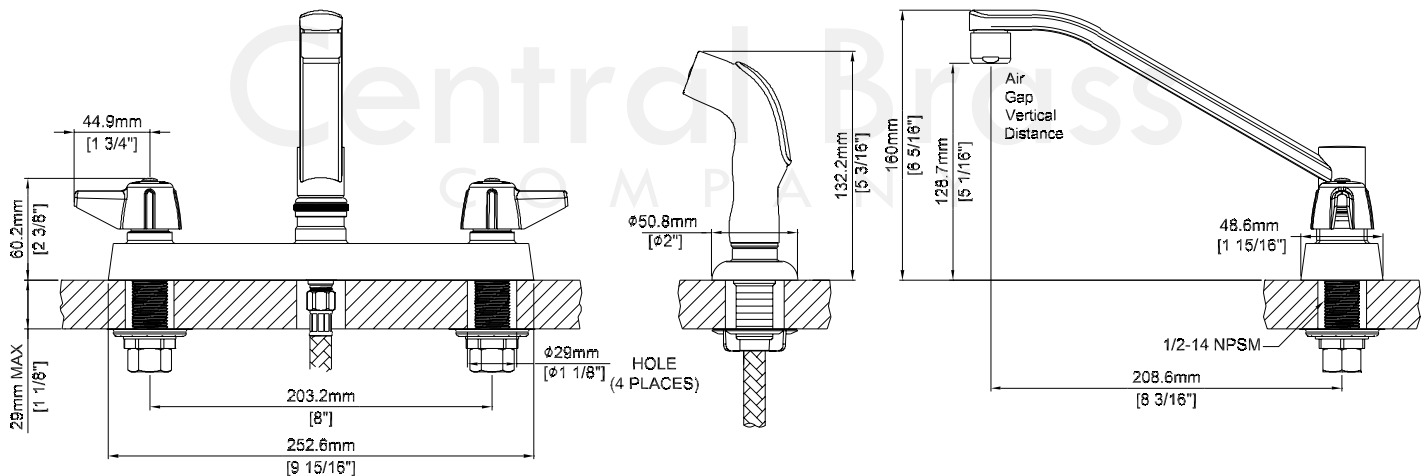

Model# 80123-A

Two Handle Cast Brass Kitchen Faucet

80123-A/REV. 11 2016

Product Specifications subject to change without notice