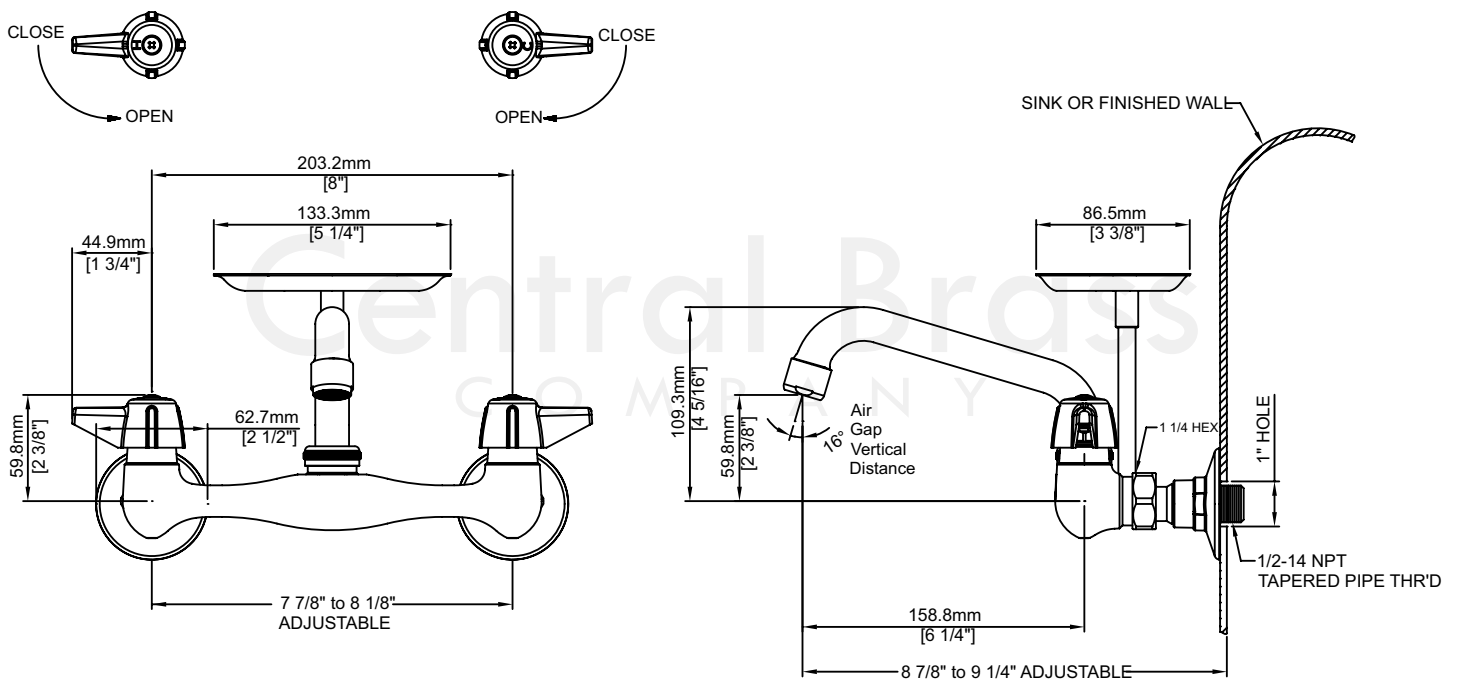

Model# 80048-TA

Two Handle Wallmount Kitchen Faucet

FEATURES & SPECIFICATIONS

- Canopy Handles
- 6" Tube Swivel Spout
- 1/2-14 NPT Male Thread
- Ceramic Disc Cartridges
- 2-Hole 7-7/8" to 8-1/8" Installation
- Brass Soap Dish 1.5 GPM Flow Rate
- 1.5 GPM Flow Rate

Model# 80048-TA

Two Handle Wallmount Kitchen Faucet

80048-TA/REV. 11 2016

Product Specifications subject to change without notice