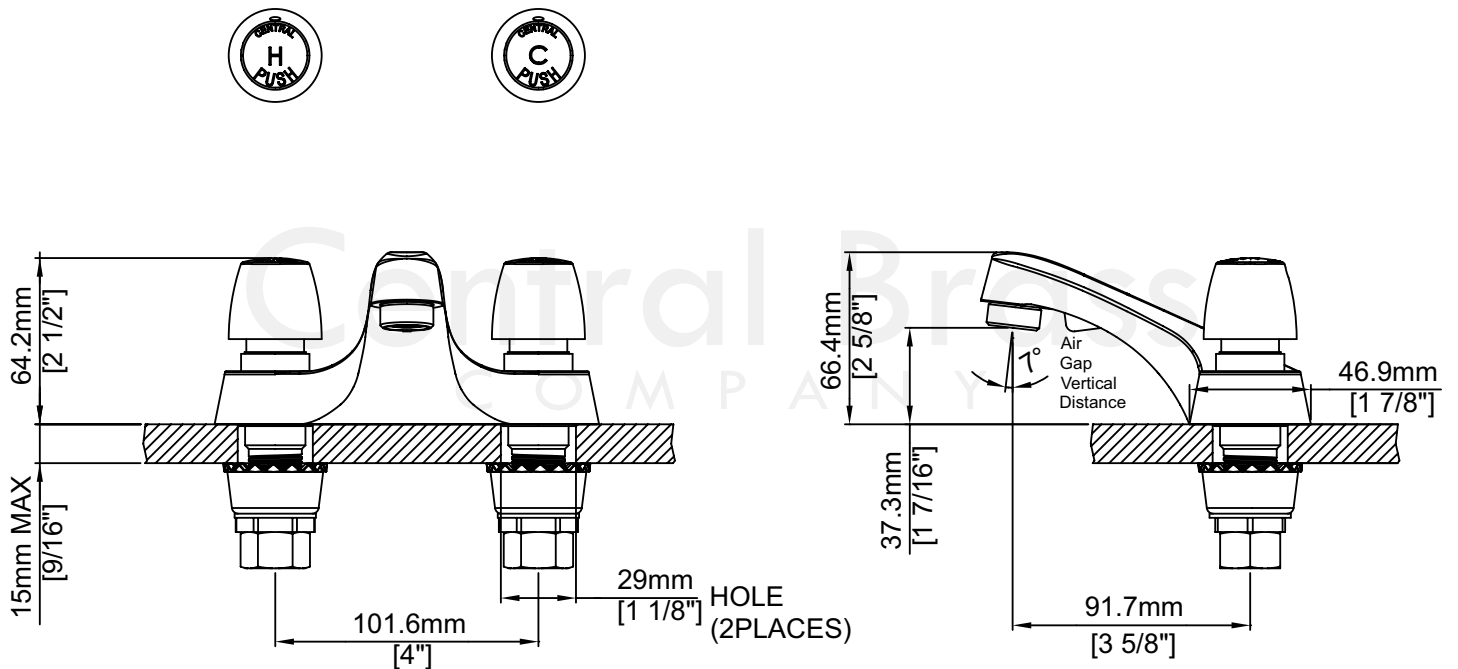

Model# 3137-AN2

Slow-Close Two Handle Lavatory Faucet

FEATURES & SPECIFICATIONS

- Push Handles
- 3-Hole 4" Installation
- With Hole Cover

FINISHES

- PC Polished Chrome

STANDARDS

- ASME A112.18.1
- ANSI / NSF 61, SECTION 9
- CUPC / IAPMO LISTED
- ANSI A117.1 / ADA COMPLIANT

Product Specifications subject to change without notice

Model# 3137-AN2

Slow-Close Two Handle Lavatory Faucet

3137-AN2/REV. 03 2018

Product Specifications subject to change without notice