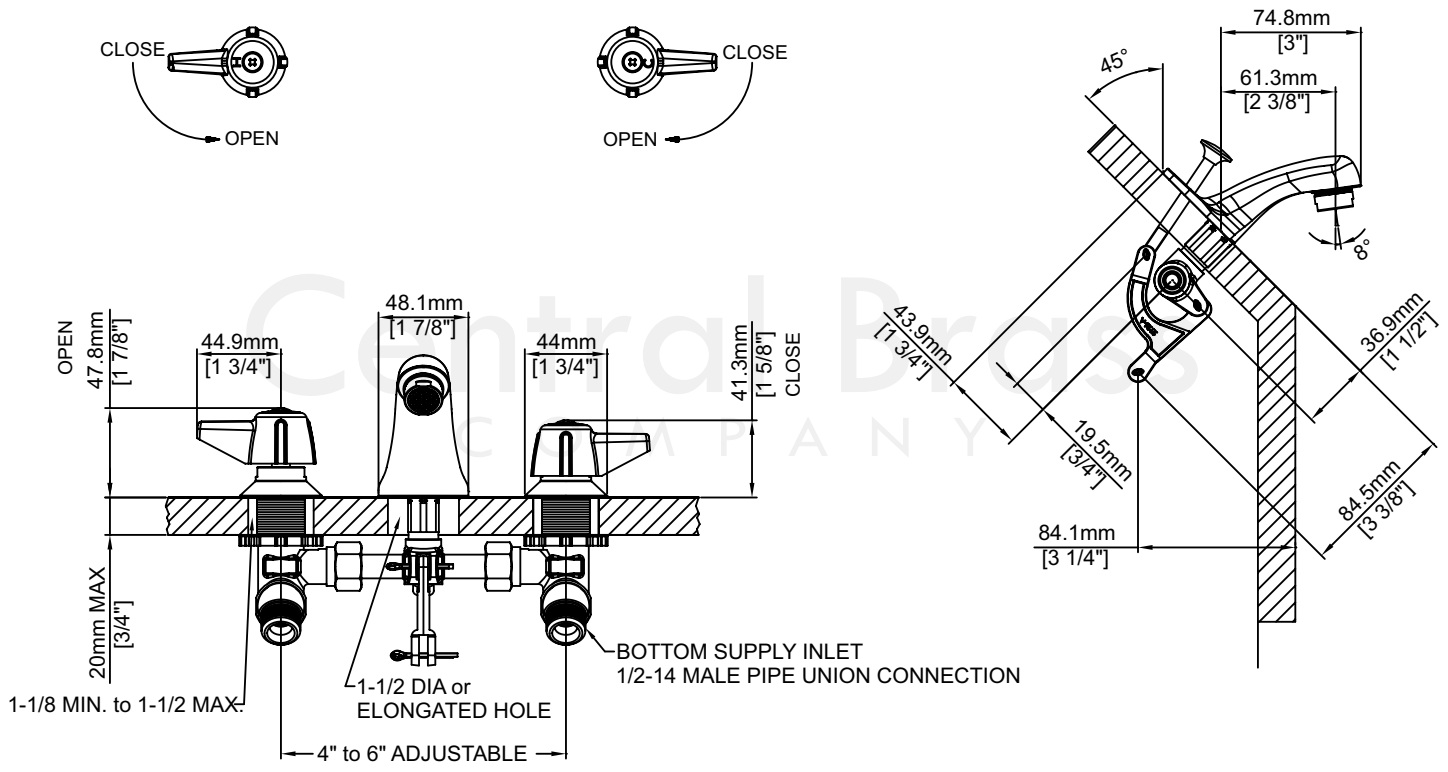

Model# 1178-A

Two Handle Slant Back Lavatory Faucet

FEATURES & SPECIFICATIONS

- Canopy Handles
- 45-Degree Slant Back Spout
- Replaceable Seats
- 3-Hole 4" to 6" Installation
- 1.5 GPM Flow Rate
- 1.5 GPM Flow Rate

Model# 1178-A

Two Handle Slant Back Lavatory Faucet

1178-A/REV. 11 2016

Product Specifications subject to change without notice