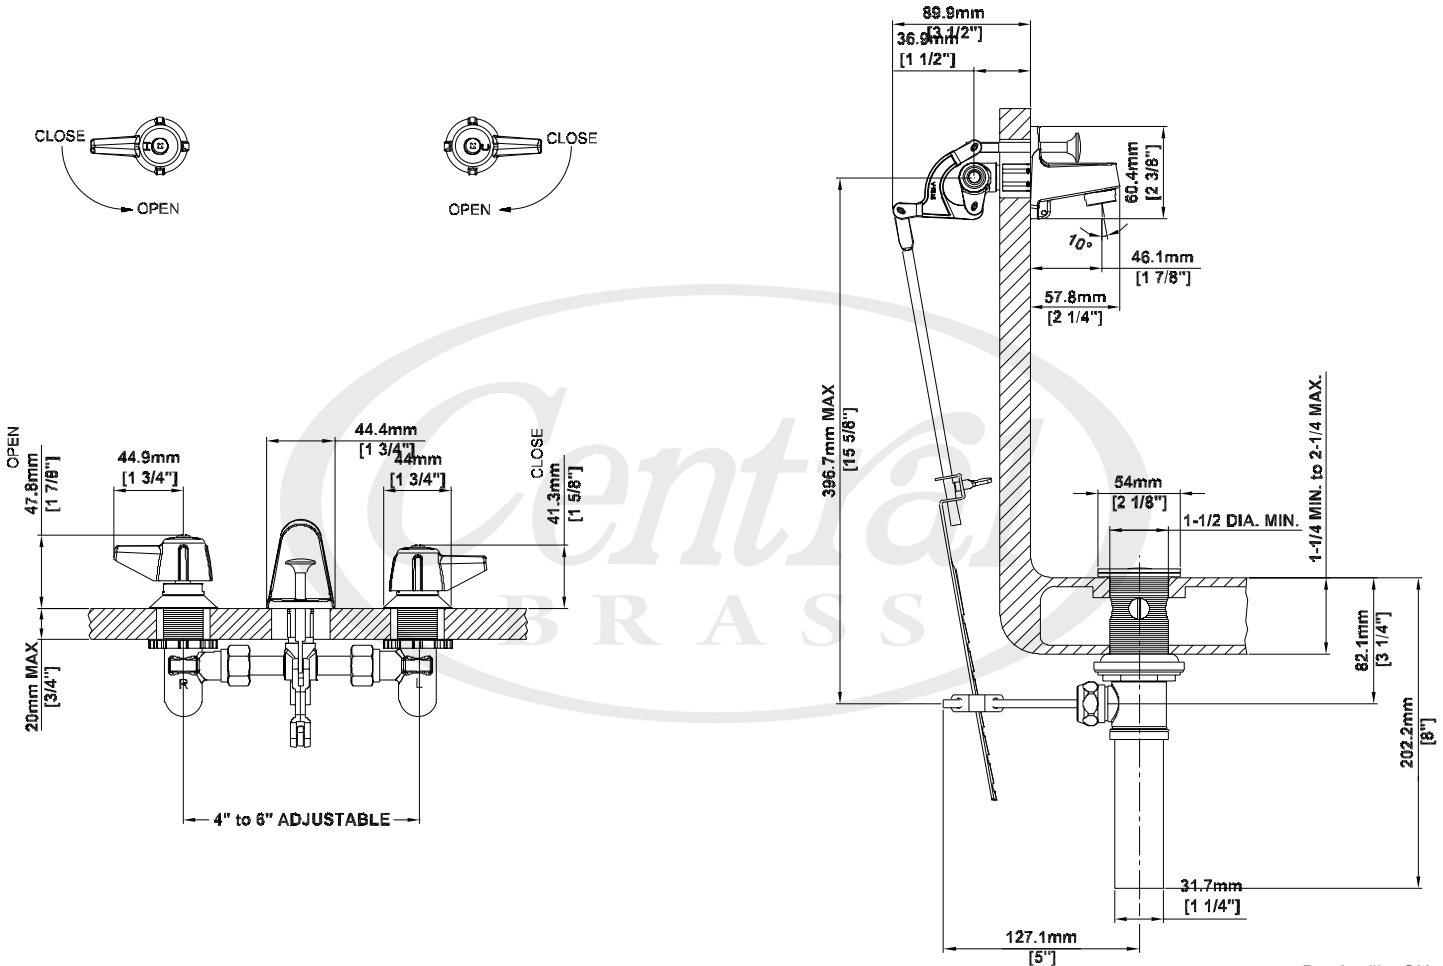

Date: _____

TWO HANDLE SHELF BACK LAVATORY FAUCET

Model #: _____

Specific Features: _____

Project Name: _____

Submitted For: _____

Date: _____

- Two Handle Shelf Back Lavatory Faucet
- Canopy Handles
- Replaceable Seat
- 3-Hole 4" to 6" Installation
- Brass Pop-Up Drain Assembly
- 2.0 GPM Flow Rate

1177-DA
SHOWN

ADA

Model #	Features	Finish	
1177-A	Less Pop-up Drain	PVD PC	
1177-DA		PVD PC	

Central Brass products are engineered and manufactured to meet the following standards and codes:

ASME A112.18.1
ANSI A117.1