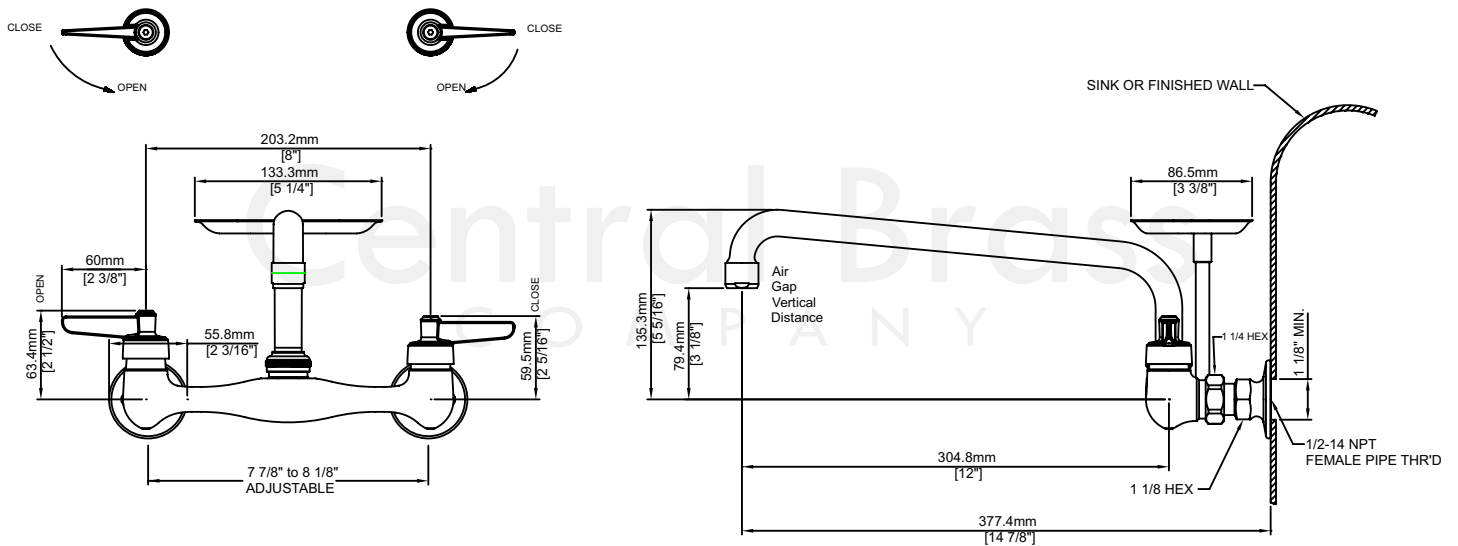

Model# 0048-ULE3

Two Handle Wallmount Kitchen Faucet

FEATURES & SPECIFICATIONS

- 2-3/8" Lever Handle
- 12" Tube Swivel Spout
- 1/2-14 NPS Female Thread
- Replaceable Seats
- 2-Hole 7-7/8" to 8-1/8" Installation
- Brass Soap Dish 1.5 GPM Flow Rate
- 1.5 GPM Flow Rate

Model# 0048-ULE3

Two Handle Wallmount Kitchen Faucet

0048-ULE3/REV. 11 2016

Product Specifications subject to change without notice