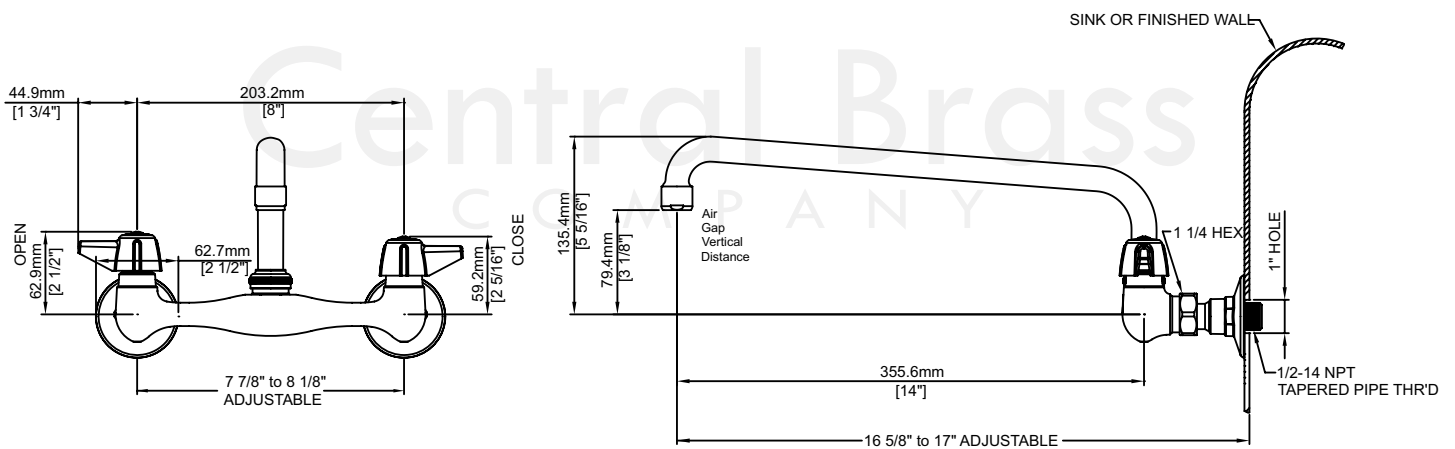

Model# 0047-TA4

Two Handle Wallmount Kitchen Faucet

0047-TA4/REV. 11 2016

Product Specifications subject to change without notice