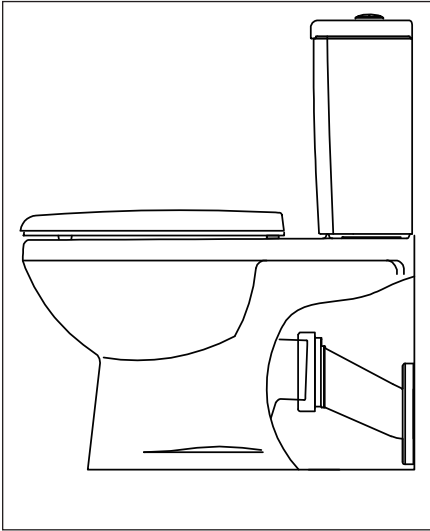

caroma®

CI/SfB	(74.1	g3
Date	October 2016	

Supersedes all previous issues

Sydney Smart Back Outlet Round Front Plus Bowl #609450 Tank #622322

1.28/0.8 gpf (4.8/3 l) Water Saving Dual Flush High Efficiency Toilet (HET)
Two Piece Ultra Low Flush (ULF) Vitreous China Washdown Toilet

A modern concept close coupled **1.28/0.8 gpf (4.8/3 lpf), Sydney Smart Back Outlet** dual flush high efficiency toilet (HET) featuring unique two button activation providing substantial water saving compared to other HET or standard toilets and smooth round contours for easy cleaning. The closet bowl has been designed with a 4" rear outlet rough-in. The tank incorporates a high performance outlet valve which has been specially developed with the Round Front Plus bowl to ensure optimum flushing performance. Due to the substantial water saving benefits achieved by the 1.28/0.8 gpf (4.8/3 lpf) dual flush system, the toilet is suitable for multi-purpose applications where **water conservation** is important.

Top view dimensions: 16-1/8" (410mm) width, 14-3/16" (360mm) bowl width, 5-1/2" (140mm) distance between flush buttons, 16-3/4" (425mm) approx. bowl height, 26-3/8" (670mm) approx. total height.

Front view dimensions: 30-11/16" (780mm) approx. total height, 15-1/2" (395mm) approx. bowl height.