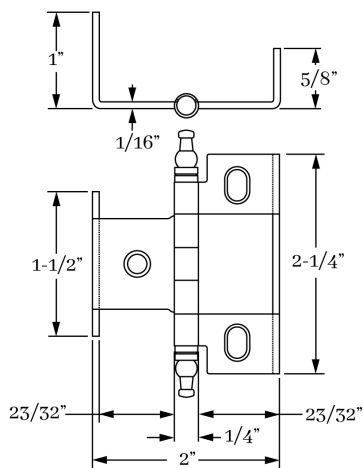

CLASSIC BRASS

JAMESTOWN, NEW YORK

CABINET HINGES | CABINET

2552 3/4" Inset Full Wrap Hinge Minarette Finial 2-1/4"

material:

Solid Brass

finish options:

Available in 37 standard Solid Brass finishes
Custom finishes also available