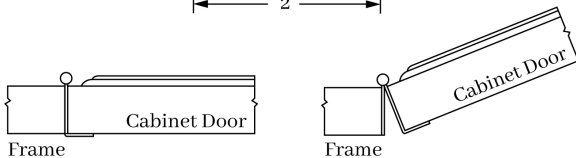

CLASSIC BRASS

JAMESTOWN, NEW YORK

CABINET HINGES | CABINET

2552 3/4" Inset Full Wrap Hinge Minarette Finial 2-1/4"

material:

Solid Brass

finish options:

Available in 37 standard Solid Brass finishes
Custom finishes also available