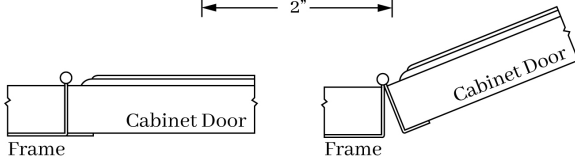

CLASSIC BRASS

JAMESTOWN, NEW YORK

CABINET HINGES | CABINET

2551 3/4" Inset Full Wrap Hinge Ball Finial 2-1/4"

material:

Solid Brass

finish options:

Available in 37 standard Solid Brass finishes
Custom finishes also available