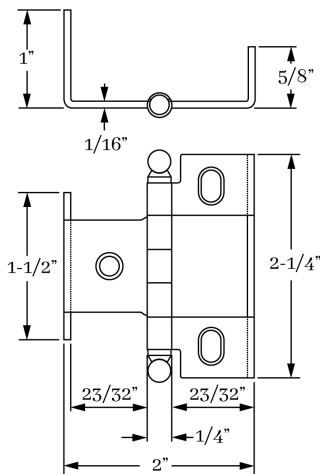

CLASSIC BRASS

JAMESTOWN, NEW YORK

CABINET HINGES | CABINET

2551 3/4" Inset Full Wrap Hinge Ball Finial 2-1/4"

material:

Solid Brass

finish options:

Available in 37 standard Solid Brass finishes
Custom finishes also available