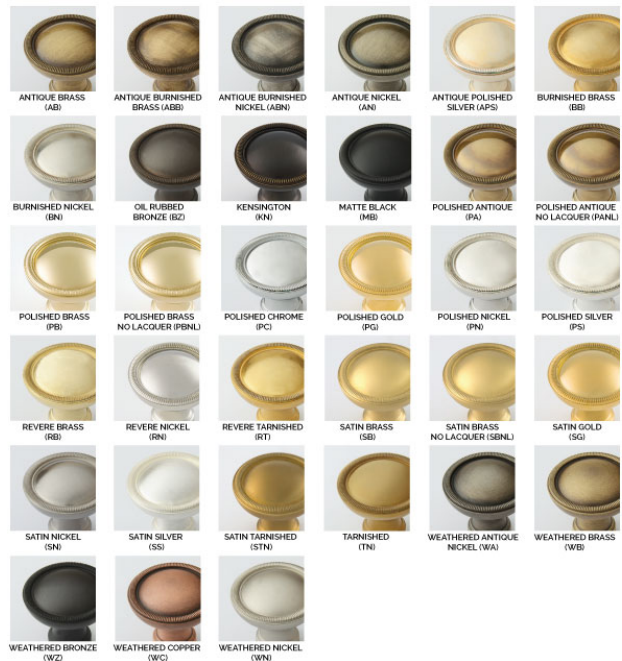

CLASSIC BRASS

JAMESTOWN, NEW YORK

CABINET HINGES | CABINET

2551 3/4" Inset Full Wrap Hinge Ball Finial 2-1/4"

material:

Solid Brass

finish options:

Available in 37 standard Solid Brass finishes
Custom finishes also available