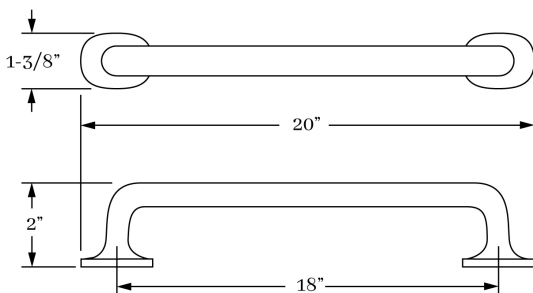

CLASSIC BRASS

JAMESTOWN, NEW YORK

MONTANA | CABINET

1475 Appliance Pull 18" c-c

available sizes:

1473 Appliance Pull 12" c-c

notes:

- Appliance pulls are available as BTB and single sided applications.

material:

Solid Bronze

finish options:

Available in 5 standard Solid Bronze finishes
Custom finishes also available