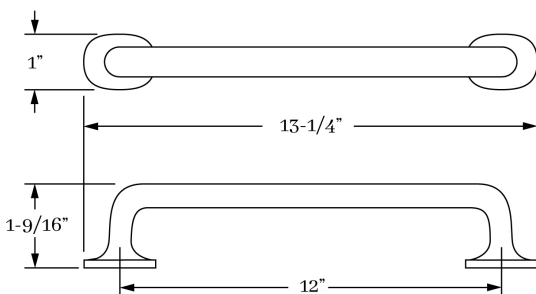

CLASSIC BRASS

JAMESTOWN, NEW YORK

MONTANA | CABINET

1473 Appliance Pull 12" c-c

available sizes:

1470 Pull 4" c-c

1471 Pull 6" c-c

1475 Appliance Pull 18" c-c

notes:

- Appliance pulls are available as BTB and single sided applications.

material:

Solid Bronze

finish options:

Available in 5 standard Solid Bronze finishes
Custom finishes also available