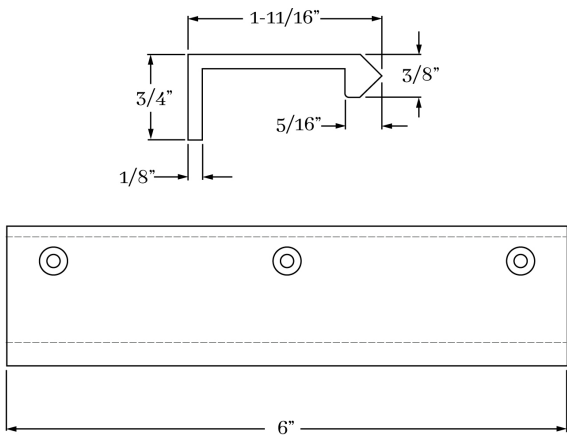

WWW.CLASSIC-BRASS.COM