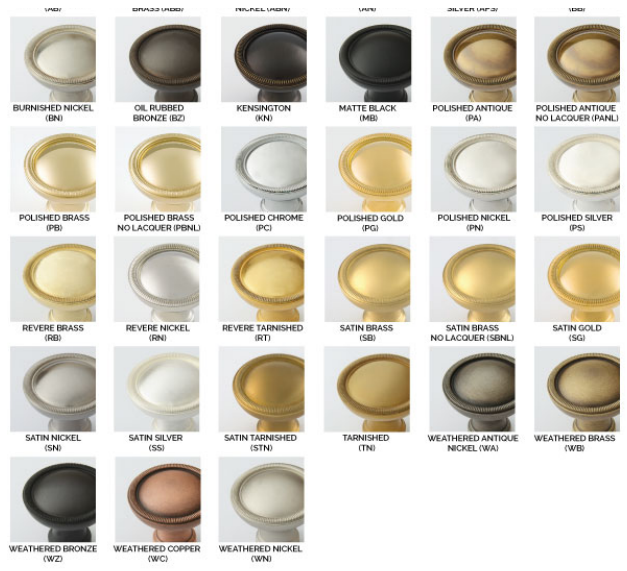

WWW.CLASSIC-BRASS.COM