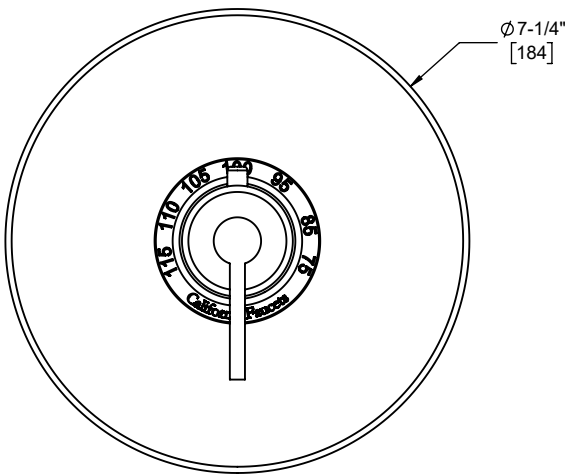

California Faucets®

**Cayucos™**

StyleTherm® Trim Only

**Features**

- 25+ artisan finishes including 12 PVD finishes
- All brass construction
- 100°F safety stop button with manual override
- Engraved brass temperature ring
- Separate volume control required

**TO-THN-40**  
**TO-THN-40X**

TO-THN-40 shown

TO-THN-40X

**Codes/Standards Applicable**

Product meets or exceeds the following:

- ASME A112.18.1/CSA B125.1
- ASSE 1016

TO-THN-40

TO-THN-40X