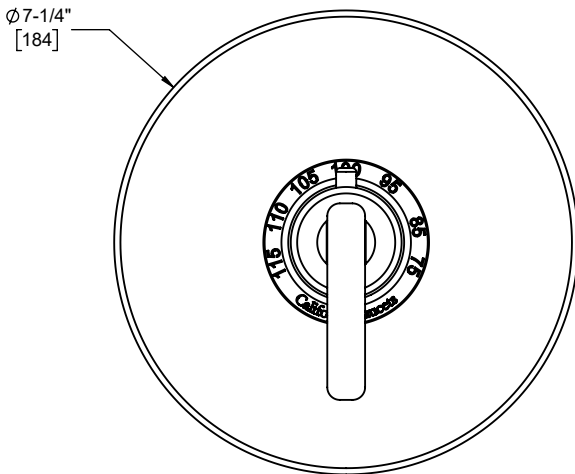

California Faucets®

San Elijo™

StyleTherm® Trim Only

Features

- 25+ artisan finishes including 12 PVD finishes
- All brass construction
- 100°F safety stop button with manual override
- Engraved brass temperature ring
- Separate volume control required

Codes/Standards Applicable

Product meets or exceeds the following:

- ASME A112.18.1/CSA B125.1
- ASSE 1016
- ADA compliant (lever handle only)

**TO-THN-37
TO-THN-37T
TO-THN-37X
TO-THN-37XT**

TO-THN-37 shown

TO-THN-37 front view

TO-THN-37 side view

TO-THN-37X front view

TO-THN-37X side view

Specifications subject to change without notice

Dimensions are inches, rounded to 1/16"
[Dimensions in brackets are mm, rounded to 1mm]