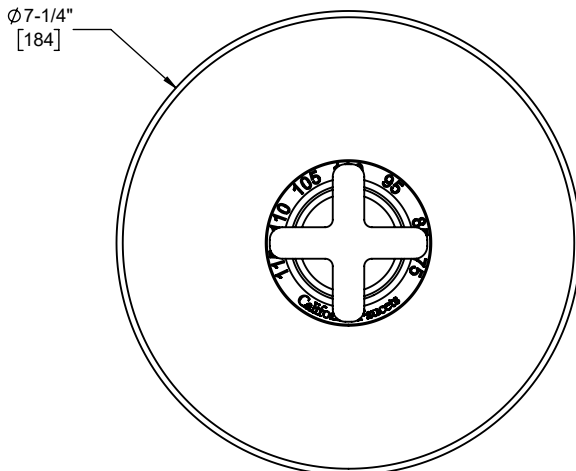

California Faucets®

San Elijo™

StyleTherm® Trim Only

Features

- 25+ artisan finishes including 12 PVD finishes
- All brass construction
- 100°F safety stop button with manual override
- Engraved brass temperature ring
- Separate volume control required

Codes/Standards Applicable

Product meets or exceeds the following:

- ASME A112.18.1/CSA B125.1
- ASSE 1016
- ADA compliant (lever handle only)

**TO-THN-37
TO-THN-37T
TO-THN-37X
TO-THN-37XT**

TO-THN-37 shown

TO-THN-37 front view

TO-THN-37 side view

TO-THN-37X front view

TO-THN-37X side view

Specifications subject to change without notice

Dimensions are inches, rounded to 1/16"
[Dimensions in brackets are mm, rounded to 1mm]