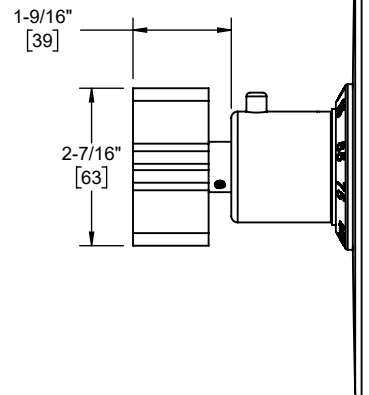

Codes/Standards Applicable

Product meets or exceeds the following:

- ASME A112.18.1/CSA B125.1
- ASSE 1016
- ADA compliant (lever handle only)

**TO-THN-37
TO-THN-37T
TO-THN-37X
TO-THN-37XT**

TO-THN-37 shown

TO-THN-37 front view

TO-THN-37 side view

TO-THN-37X front view

TO-THN-37X side view

Specifications subject to change without notice

Dimensions are inches, rounded to 1/16"
[Dimensions in brackets are mm, rounded to 1mm]