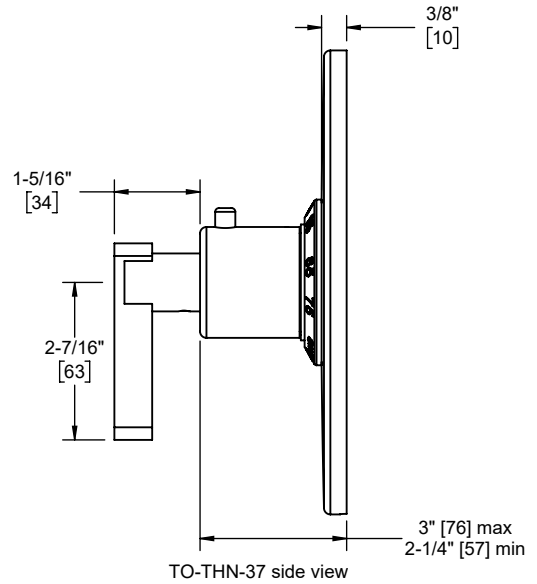

Codes/Standards Applicable

Product meets or exceeds the following:

- ASME A112.18.1/CSA B125.1
- ASSE 1016
- ADA compliant (lever handle only)

**TO-THN-37
TO-THN-37T
TO-THN-37X
TO-THN-37XT**

TO-THN-37 shown

TO-THN-37 front view

TO-THN-37 side view

TO-THN-37X front view

TO-THN-37X side view

Specifications subject to change without notice

Dimensions are inches, rounded to 1/16"
[Dimensions in brackets are mm, rounded to 1mm]