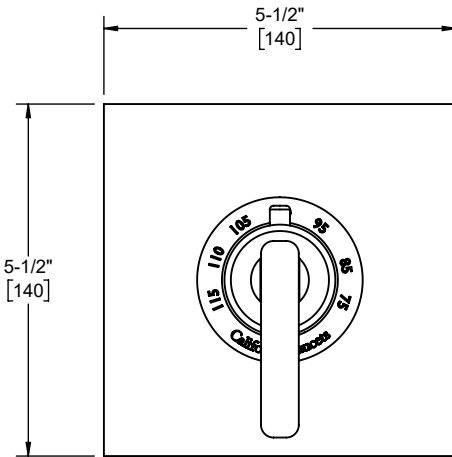

California Faucets®

San Elijo™

StyleTherm® Trim Only

Features

- 25+ artisan finishes including 12 PVD finishes
- All brass construction
- 100°F safety stop button with manual override
- Engraved brass temperature ring
- Separate volume control required

Codes/Standards Applicable

Product meets or exceeds the following:

- ASME A112.18.1/CSA B125.1
- ASSE 1016
- ADA compliant (lever handle only)

TO-THFN-37 shown

**TO-THFN-37
TO-THFN-37T
TO-THFN-37X
TO-THFN-37XT**

TO-THFN-37 front view

TO-THFN-37 side view

TO-THFN-37X front view

TO-THFN-37X side view

Specifications subject to change without notice

Dimensions are inches, rounded to 1/16"
[Dimensions in brackets are mm, rounded to 1mm]