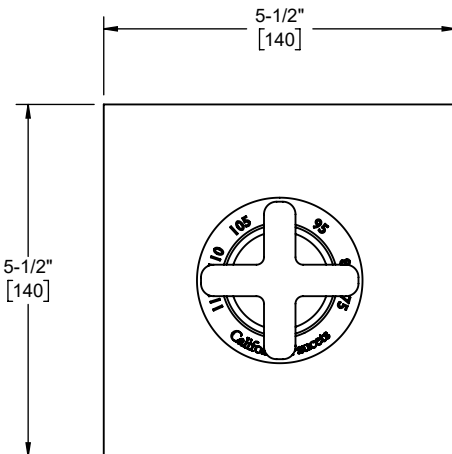

Codes/Standards Applicable

Product meets or exceeds the following:

- ASME A112.18.1/CSA B125.1
- ASSE 1016
- ADA compliant (lever handle only)

TO-THFN-37 shown

**TO-THFN-37
TO-THFN-37T
TO-THFN-37X
TO-THFN-37XT**

TO-THFN-37 front view

TO-THFN-37 side view

TO-THFN-37X front view

TO-THFN-37X side view

Specifications subject to change without notice

Dimensions are inches, rounded to 1/16"
[Dimensions in brackets are mm, rounded to 1mm]