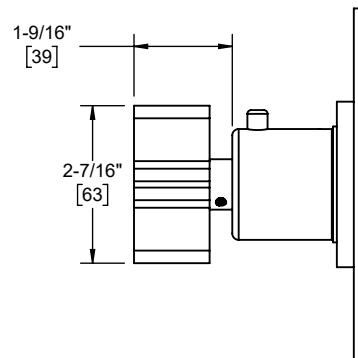

Codes/Standards Applicable

Product meets or exceeds the following:

- ASME A112.18.1/CSA B125.1
- ASSE 1016
- ADA compliant (lever handle only)

TO-THFN-37 shown

**TO-THFN-37
TO-THFN-37T
TO-THFN-37X
TO-THFN-37XT**

TO-THFN-37 front view

TO-THFN-37 side view

TO-THFN-37X front view

TO-THFN-37X side view

Specifications subject to change without notice

Dimensions are inches, rounded to 1/16"
[Dimensions in brackets are mm, rounded to 1mm]