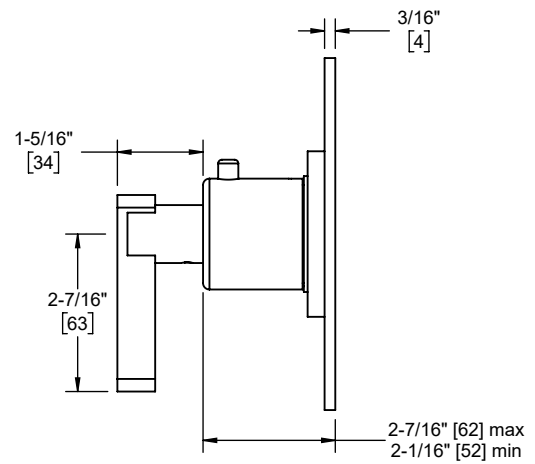

Codes/Standards Applicable

Product meets or exceeds the following:

- ASME A112.18.1/CSA B125.1
- ASSE 1016
- ADA compliant (lever handle only)

TO-THFN-37 shown

**TO-THFN-37
TO-THFN-37T
TO-THFN-37X
TO-THFN-37XT**

TO-THFN-37 front view

TO-THFN-37 side view

TO-THFN-37X front view

TO-THFN-37X side view

Specifications subject to change without notice

Dimensions are inches, rounded to 1/16"
[Dimensions in brackets are mm, rounded to 1mm]