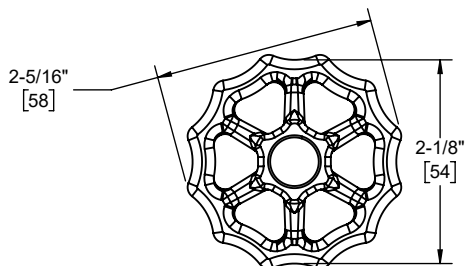

## Codes/Standards

Product meets or exceeds the following:

- ASME A112.18.1/CSA B125.1
- ASEE 1016
- ADA compliant with lever handles

TO-THF2L-80  
 TO-THF2L-80W  
 TO-THF2L-80WB  
 TO-THF2L-80WR

TO-THF2L-80W shown

Top of Wheel Handle

TO-THF2L-80W

Specifications subject to change without notice

Dimensions are inches, rounded to 1/16"  
[Dimensions in brackets are mm, rounded to 1mm]