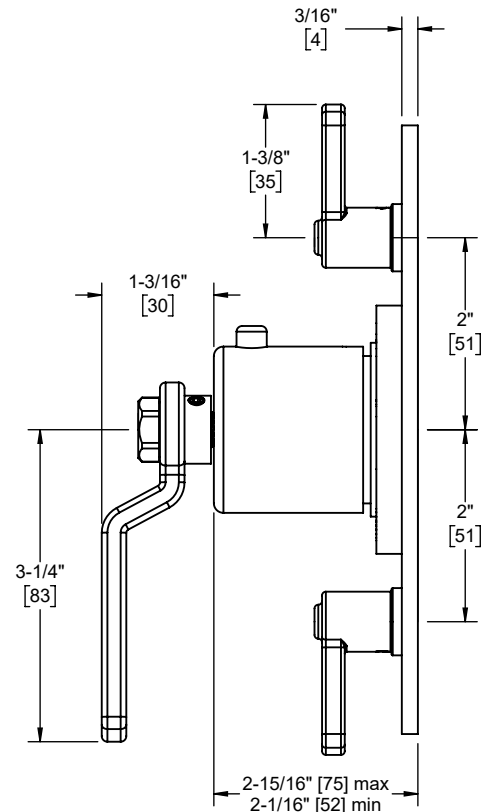

## Codes/Standards

Product meets or exceeds the following:

- ASME A112.18.1/CSA B125.1
- ASEE 1016
- ADA compliant with lever handles

TO-THF2L-80  
 TO-THF2L-80W  
 TO-THF2L-80WB  
 TO-THF2L-80WR

TO-THF2L-80W shown

Top of Wheel Handle

TO-THF2L-80W

Specifications subject to change without notice

Dimensions are inches, rounded to 1/16"  
[Dimensions in brackets are mm, rounded to 1mm]