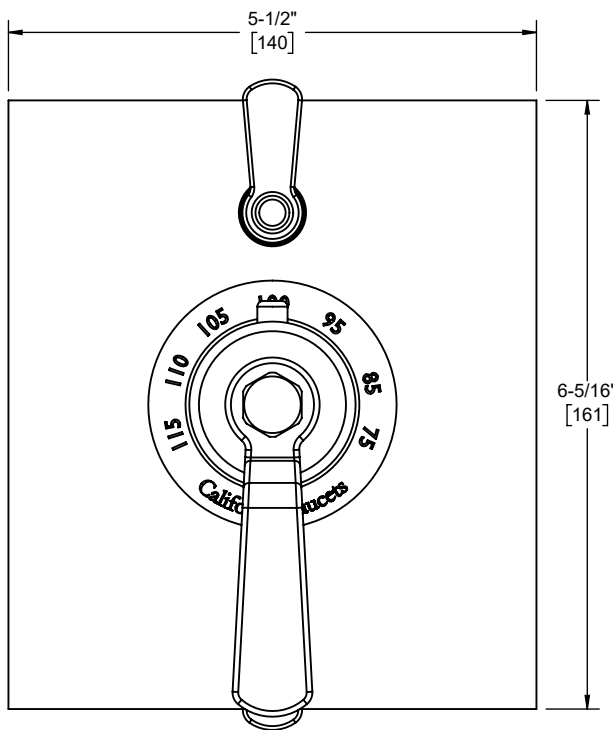

## Codes/Standards

Product meets or exceeds the following:

- ASME A112.18.1/CSA B125.1
- ASEE 1016
- ADA compliant with lever handles

TO-THF2L-80  
 TO-THF2L-80W  
 TO-THF2L-80WB  
 TO-THF2L-80WR

TO-THF2L-80W shown

Top of Wheel Handle

TO-THF2L-80W

Specifications subject to change without notice

Dimensions are inches, rounded to 1/16"  
[Dimensions in brackets are mm, rounded to 1mm]