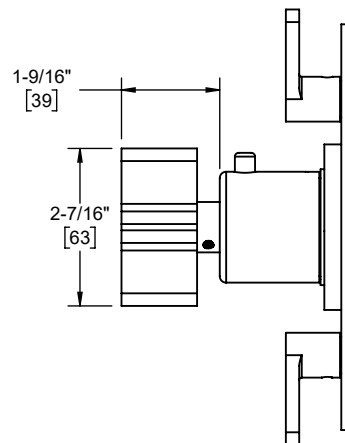

Codes/Standards Applicable

Product meets or exceeds the following:

- ASME A112.18.1/CSA B125.1
- ASSE 1016
- ADA compliant (lever handles only)

TO-THF2L-37 shown

TO-THF2L-37
 TO-THF2L-37T
 TO-THF2L-37X
 TO-THF2L-37XT

TO-THF2L-37 front view

TO-THF2L-37 side view

TO-THF2L-37X front view

TO-THF2L-37X side view

Specifications subject to change without notice

Dimensions are inches, rounded to 1/16"
[Dimensions in brackets are mm, rounded to 1mm]