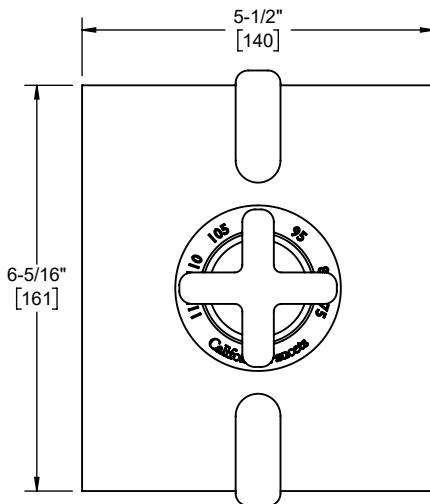

Codes/Standards Applicable

Product meets or exceeds the following:

- ASME A112.18.1/CSA B125.1
- ASSE 1016
- ADA compliant (lever handles only)

TO-THF2L-37 shown

TO-THF2L-37
 TO-THF2L-37T
 TO-THF2L-37X
 TO-THF2L-37XT

TO-THF2L-37 front view

TO-THF2L-37 side view

TO-THF2L-37X front view

TO-THF2L-37X side view

Specifications subject to change without notice

Dimensions are inches, rounded to 1/16"
[Dimensions in brackets are mm, rounded to 1mm]