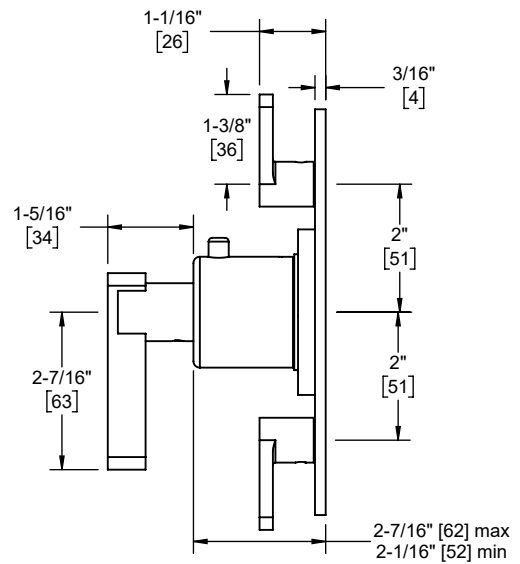

Codes/Standards Applicable

Product meets or exceeds the following:

- ASME A112.18.1/CSA B125.1
- ASSE 1016
- ADA compliant (lever handles only)

TO-THF2L-37 shown

TO-THF2L-37
 TO-THF2L-37T
 TO-THF2L-37X
 TO-THF2L-37XT

TO-THF2L-37 front view

TO-THF2L-37 side view

TO-THF2L-37X front view

TO-THF2L-37X side view

Specifications subject to change without notice

Dimensions are inches, rounded to 1/16"
[Dimensions in brackets are mm, rounded to 1mm]