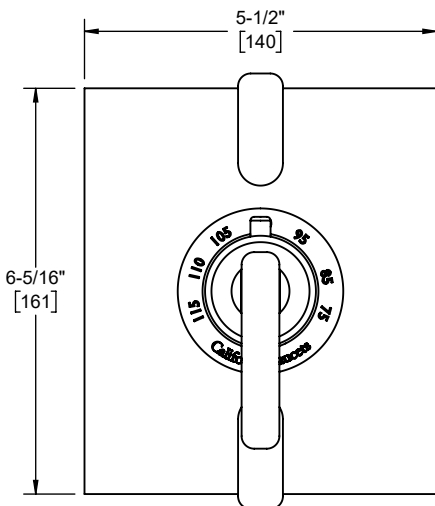

Codes/Standards Applicable

Product meets or exceeds the following:

- ASME A112.18.1/CSA B125.1
- ASSE 1016
- ADA compliant (lever handles only)

TO-THF2L-37 shown

TO-THF2L-37
 TO-THF2L-37T
 TO-THF2L-37X
 TO-THF2L-37XT

TO-THF2L-37 front view

TO-THF2L-37 side view

TO-THF2L-37X front view

TO-THF2L-37X side view

Specifications subject to change without notice

Dimensions are inches, rounded to 1/16"
[Dimensions in brackets are mm, rounded to 1mm]