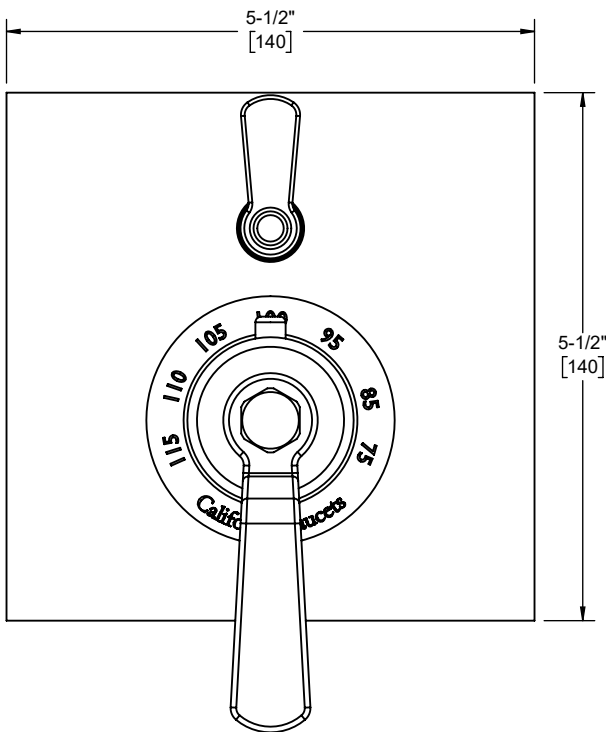

California Faucets®

Descanso Works®

Styletherm Trim Only w/ Single Volume Control

Features

- Available in 28 finishes including 13 PVD finishes
- All brass construction
- 100° F safety stop button with manual override
- Single integral volume control
- Engraved brass temperature ring

Codes/Standards

Product meets or exceeds the following:

- ASME A112.18.1/CSA B125.1
- ASEE 1016
- ADA compliant with lever handles

TO-THF1L-80
 TO-THF1L-80W
 TO-THF1L-80WB
 TO-THF1L-80WR

TO-THF1L-80W shown

TO-THF1L-80W

Specifications subject to change without notice

Dimensions are inches, rounded to 1/16"
[Dimensions in brackets are mm, rounded to 1mm]