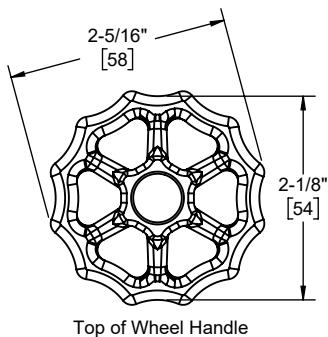

Codes/Standards

Product meets or exceeds the following:

- ASME A112.18.1/CSA B125.1
- ASEE 1016
- ADA compliant with lever handles

TO-THF1L-80
 TO-THF1L-80W
 TO-THF1L-80WB
 TO-THF1L-80WR

TO-THF1L-80W shown

TO-THF1L-80W

Specifications subject to change without notice

Dimensions are inches, rounded to 1/16"
[Dimensions in brackets are mm, rounded to 1mm]