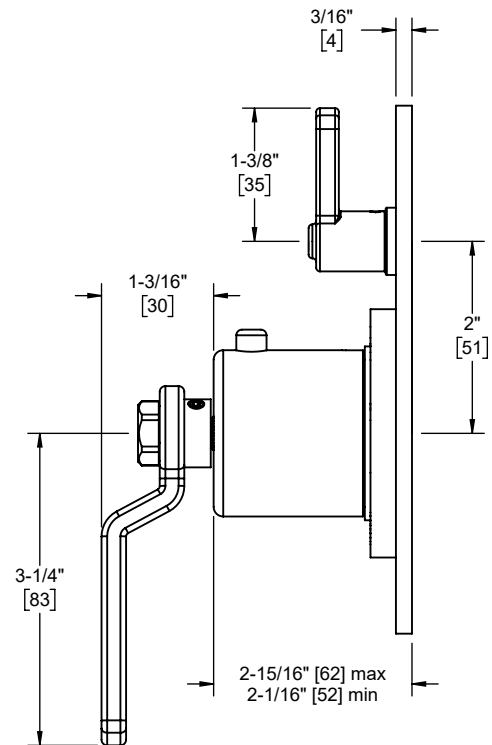

Codes/Standards

Product meets or exceeds the following:

- ASME A112.18.1/CSA B125.1
- ASEE 1016
- ADA compliant with lever handles

TO-THF1L-80
 TO-THF1L-80W
 TO-THF1L-80WB
 TO-THF1L-80WR

TO-THF1L-80W shown

TO-THF1L-80W

Specifications subject to change without notice

Dimensions are inches, rounded to 1/16"
[Dimensions in brackets are mm, rounded to 1mm]