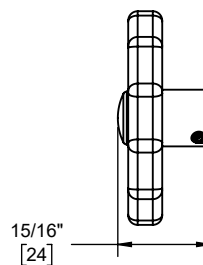

Codes/Standards

Product meets or exceeds the following:

- ASME A112.18.1/CSA B125.1
- ASEE 1016
- ADA compliant with lever handles

TO-THF1L-80
 TO-THF1L-80W
 TO-THF1L-80WB
 TO-THF1L-80WR

TO-THF1L-80W shown

TO-THF1L-80W

Specifications subject to change without notice

Dimensions are inches, rounded to 1/16"
[Dimensions in brackets are mm, rounded to 1mm]