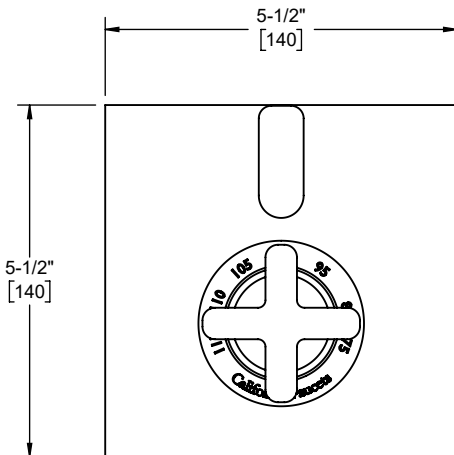

**Codes/Standards Applicable**

Product meets or exceeds the following:

- ASME A112.18.1/CSA B125.1
- ASSE 1016
- ADA compliant (lever handles only)

**TO-THF1L-37  
TO-THF1L-37T  
TO-THF1L-37X  
TO-THF1L-37XT**

TO-THF1L-37 shown

TO-THF1L-37 front view

TO-THF1L-37 side view

TO-THF1L-37X front view

TO-THF1L-37X side view

Specifications subject to change without notice

Dimensions are inches, rounded to 1/16"  
[Dimensions in brackets are mm, rounded to 1mm]