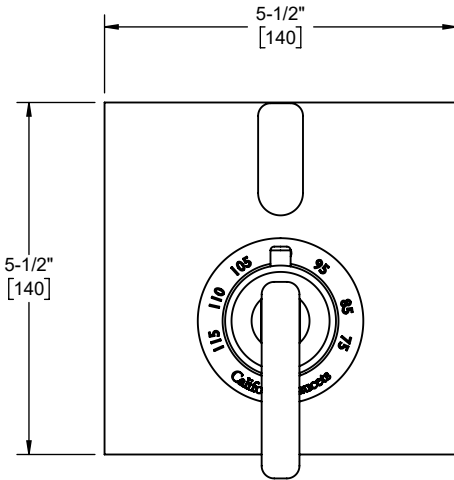

**Codes/Standards Applicable**

Product meets or exceeds the following:

- ASME A112.18.1/CSA B125.1
- ASSE 1016
- ADA compliant (lever handles only)

**TO-THF1L-37  
TO-THF1L-37T  
TO-THF1L-37X  
TO-THF1L-37XT**

TO-THF1L-37 shown

TO-THF1L-37 front view

TO-THF1L-37 side view

TO-THF1L-37X front view

TO-THF1L-37X side view

Specifications subject to change without notice

Dimensions are inches, rounded to 1/16"  
[Dimensions in brackets are mm, rounded to 1mm]