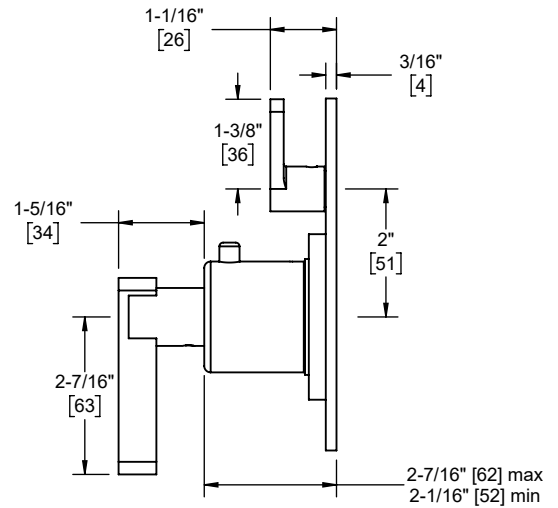

**Codes/Standards Applicable**

Product meets or exceeds the following:

- ASME A112.18.1/CSA B125.1
- ASSE 1016
- ADA compliant (lever handles only)

**TO-THF1L-37  
TO-THF1L-37T  
TO-THF1L-37X  
TO-THF1L-37XT**

TO-THF1L-37 shown

TO-THF1L-37 front view

TO-THF1L-37 side view

TO-THF1L-37X front view

TO-THF1L-37X side view

Specifications subject to change without notice

Dimensions are inches, rounded to 1/16"  
[Dimensions in brackets are mm, rounded to 1mm]