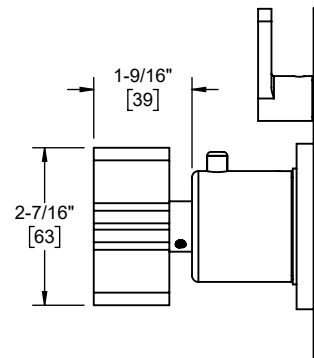

TO-THF1L-37 shown

TO-THF1L-37 front view

TO-THF1L-37 side view

TO-THF1L-37X front view

TO-THF1L-37X side view

Specifications subject to change without notice

Dimensions are inches, rounded to 1/16"  
[Dimensions in brackets are mm, rounded to 1mm]