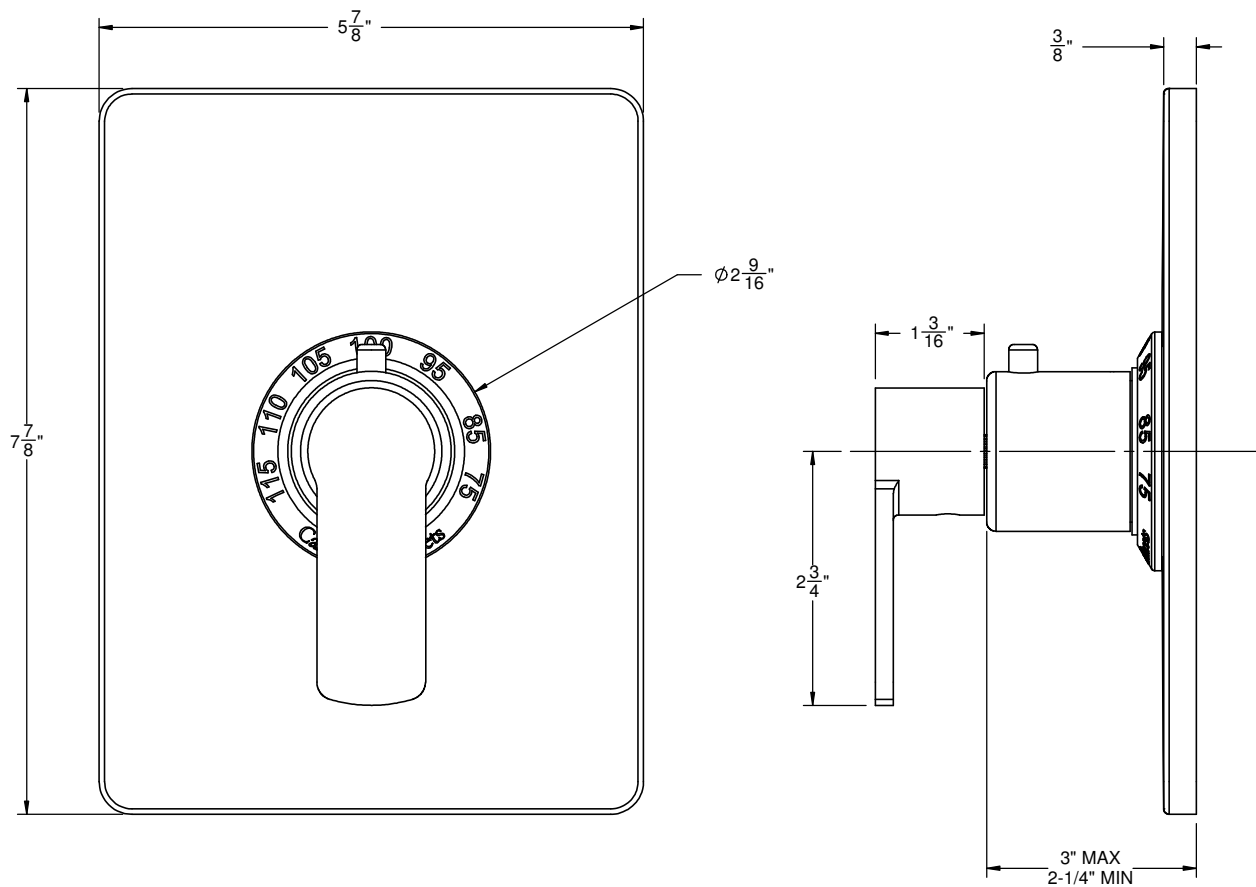

### Features

- All brass construction
- 100° F safety stop button with manual override
- 7-7/8" by 5-7/8" rectangular faceplate
- Engraved brass temperature ring
- Over 30 finishes including 15 PVD finishes

### TO-THCN-E4

ALL DIMENSIONS SHOWN TO NEAREST 1/16"