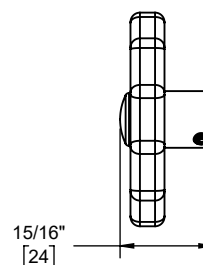

## Codes/Standards

Product meets or exceeds the following:

- ASME A112.18.1/CSA B125.1
- ASEE 1016
- ADA compliant with lever handles

TO-THC2L-80W shown

TO-THC2L-80  
 TO-THC2L-80W  
 TO-THC2L-80WB  
 TO-THC2L-80WR

Top of Wheel Handle

TO-THC2L-80W

Specifications subject to change without notice

Dimensions are inches, rounded to 1/16"  
[Dimensions in brackets are mm, rounded to 1mm]