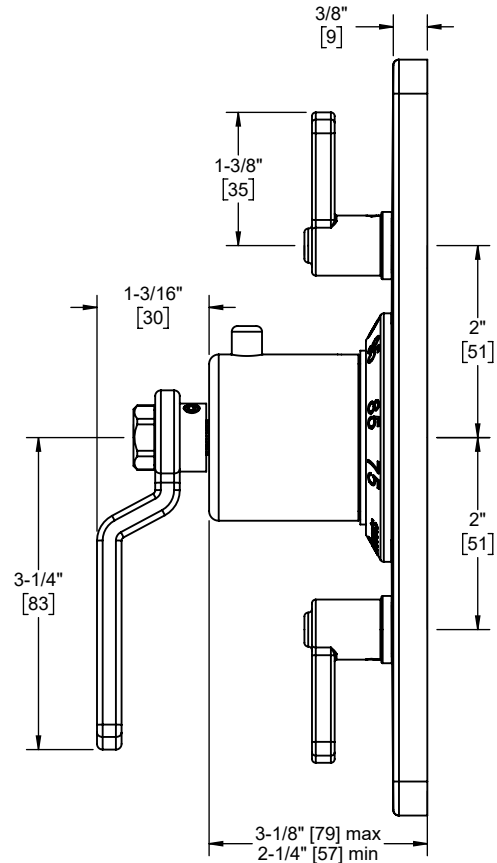

## Codes/Standards

Product meets or exceeds the following:

- ASME A112.18.1/CSA B125.1
- ASEE 1016
- ADA compliant with lever handles

TO-THC2L-80W shown

TO-THC2L-80  
 TO-THC2L-80W  
 TO-THC2L-80WB  
 TO-THC2L-80WR

Top of Wheel Handle

TO-THC2L-80W

Specifications subject to change without notice

Dimensions are inches, rounded to 1/16"  
[Dimensions in brackets are mm, rounded to 1mm]