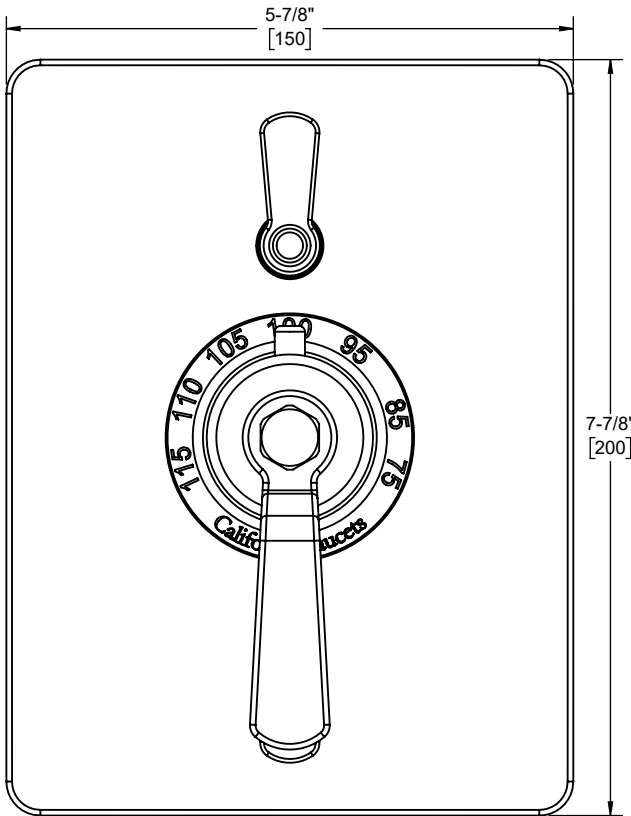

## Codes/Standards

Product meets or exceeds the following:

- ASME A112.18.1/CSA B125.1
- ASEE 1016
- ADA compliant with lever handles

TO-THC2L-80W shown

TO-THC2L-80  
 TO-THC2L-80W  
 TO-THC2L-80WB  
 TO-THC2L-80WR

Top of Wheel Handle

TO-THC2L-80W

Specifications subject to change without notice

Dimensions are inches, rounded to 1/16"  
[Dimensions in brackets are mm, rounded to 1mm]