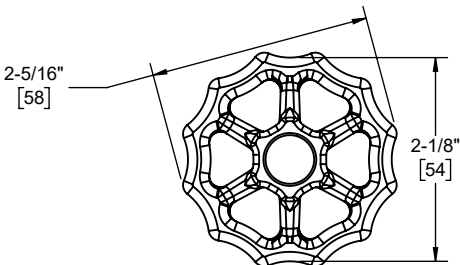

## Codes/Standards

Product meets or exceeds the following:

- ASME A112.18.1/CSA B125.1
- ASEE 1016
- ADA compliant with lever handles

TO-THC2L-80W shown

TO-THC2L-80  
 TO-THC2L-80W  
 TO-THC2L-80WB  
 TO-THC2L-80WR

Top of Wheel Handle

TO-THC2L-80W

Specifications subject to change without notice

Dimensions are inches, rounded to 1/16"  
[Dimensions in brackets are mm, rounded to 1mm]