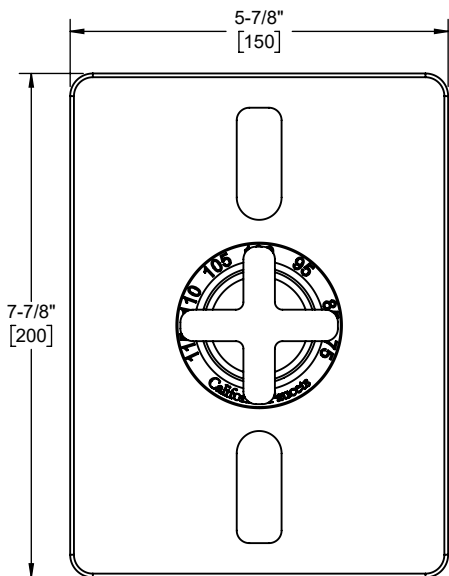

Codes/Standards Applicable

Product meets or exceeds the following:

- ASME A112.18.1/CSA B125.1
- ASSE 1016
- ADA compliant (lever handles only)

TO-THC2L-37 shown

**TO-THC2L-37
TO-THC2L-37T
TO-THC2L-37X
TO-THC2L-37XT**

TO-THC2L-37 front view

TO-THC2L-37 side view

TO-THC2L-37X front view

TO-THC2L-37X side view

Specifications subject to change without notice

Dimensions are inches, rounded to 1/16"
[Dimensions in brackets are mm, rounded to 1mm]