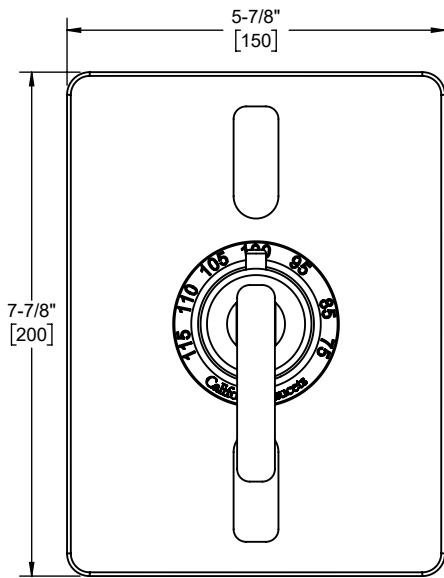

Codes/Standards Applicable

Product meets or exceeds the following:

- ASME A112.18.1/CSA B125.1
- ASSE 1016
- ADA compliant (lever handles only)

TO-THC2L-37 shown

**TO-THC2L-37
TO-THC2L-37T
TO-THC2L-37X
TO-THC2L-37XT**

TO-THC2L-37 front view

TO-THC2L-37 side view

TO-THC2L-37X front view

TO-THC2L-37X side view

Specifications subject to change without notice

Dimensions are inches, rounded to 1/16"
[Dimensions in brackets are mm, rounded to 1mm]