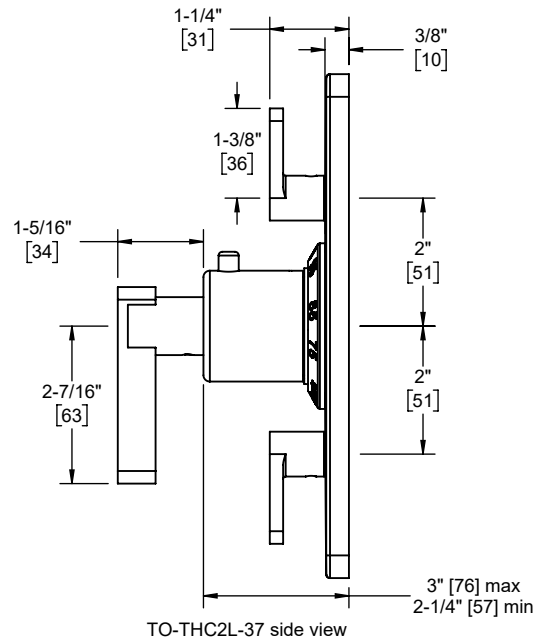

Codes/Standards Applicable

Product meets or exceeds the following:

- ASME A112.18.1/CSA B125.1
- ASSE 1016
- ADA compliant (lever handles only)

TO-THC2L-37 shown

**TO-THC2L-37
TO-THC2L-37T
TO-THC2L-37X
TO-THC2L-37XT**

TO-THC2L-37 front view

TO-THC2L-37 side view

TO-THC2L-37X front view

TO-THC2L-37X side view

Specifications subject to change without notice

Dimensions are inches, rounded to 1/16"
[Dimensions in brackets are mm, rounded to 1mm]