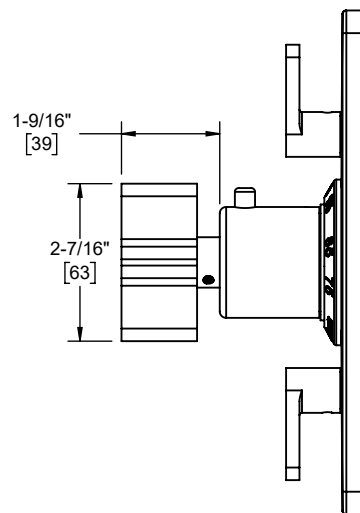

Codes/Standards Applicable

Product meets or exceeds the following:

- ASME A112.18.1/CSA B125.1
- ASSE 1016
- ADA compliant (lever handles only)

TO-THC2L-37 shown

**TO-THC2L-37
TO-THC2L-37T
TO-THC2L-37X
TO-THC2L-37XT**

TO-THC2L-37 front view

TO-THC2L-37 side view

TO-THC2L-37X front view

TO-THC2L-37X side view

Specifications subject to change without notice

Dimensions are inches, rounded to 1/16"
[Dimensions in brackets are mm, rounded to 1mm]