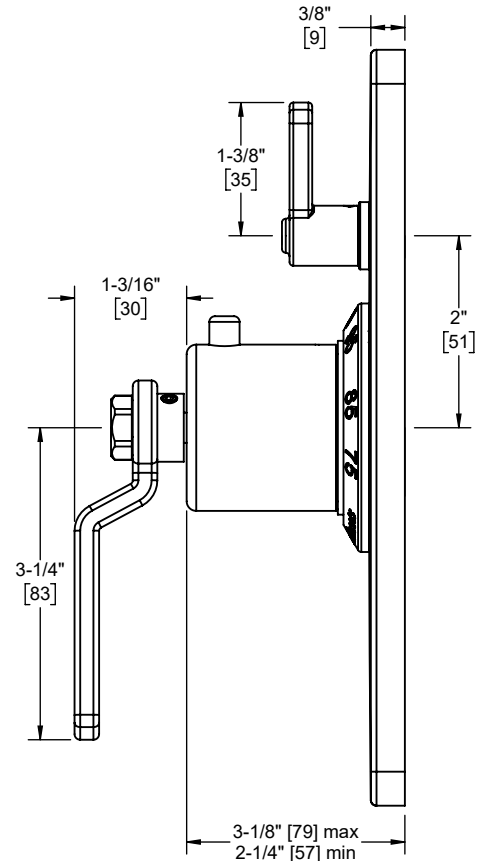

Codes/Standards

Product meets or exceeds the following:

- ASME A112.18.1/CSA B125.1
- ASEE 1016
- ADA compliant with lever handles

TO-THC1L-80
 TO-THC1L-80W
 TO-THC1L-80WB
 TO-THC1L-80WR

TO-THC1L-80W shown

Top of Wheel Handle

TO-THC1L-80W

Specifications subject to change without notice

Dimensions are inches, rounded to 1/16"
 [Dimensions in brackets are mm, rounded to 1mm]