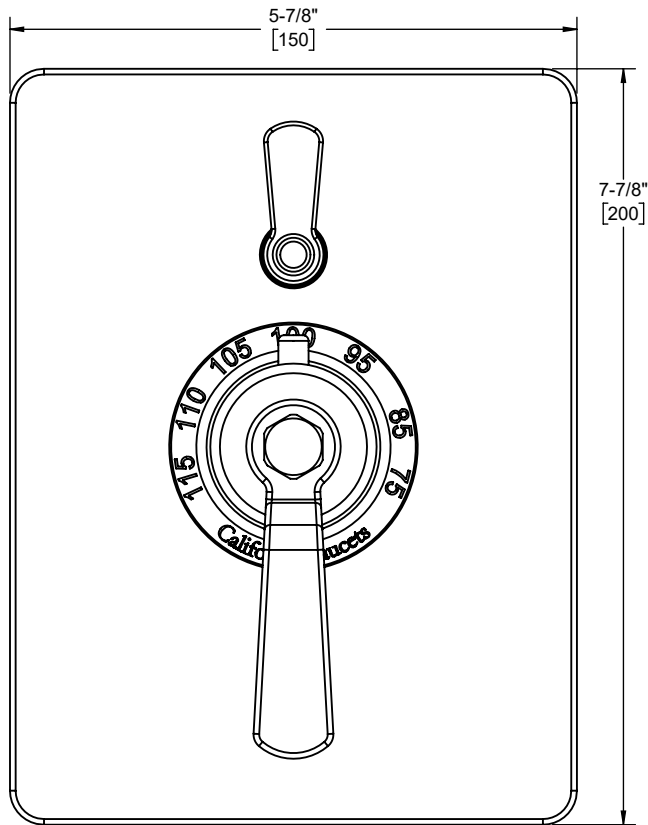

California Faucets®

Descanso Works®

Styletherm Trim Only w/ Single Volume Control

Features

- Available in 28 finishes including 13 PVD finishes
- All brass construction
- 100° F safety stop button with manual override
- Single integral volume control
- Engraved brass temperature ring

Codes/Standards

Product meets or exceeds the following:

- ASME A112.18.1/CSA B125.1
- ASEE 1016
- ADA compliant with lever handles

TO-THC1L-80
 TO-THC1L-80W
 TO-THC1L-80WB
 TO-THC1L-80WR

TO-THC1L-80W shown

Top of Wheel Handle

TO-THC1L-80W

Specifications subject to change without notice

Dimensions are inches, rounded to 1/16"
 [Dimensions in brackets are mm, rounded to 1mm]