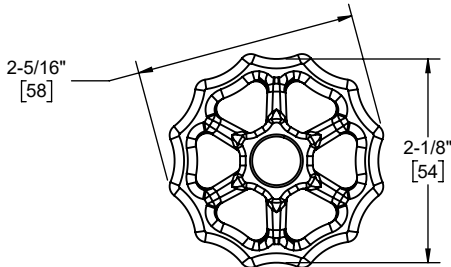

Codes/Standards

Product meets or exceeds the following:

- ASME A112.18.1/CSA B125.1
- ASEE 1016
- ADA compliant with lever handles

TO-THC1L-80
 TO-THC1L-80W
 TO-THC1L-80WB
 TO-THC1L-80WR

TO-THC1L-80W shown

Top of Wheel Handle

TO-THC1L-80W

Specifications subject to change without notice

Dimensions are inches, rounded to 1/16"
 [Dimensions in brackets are mm, rounded to 1mm]