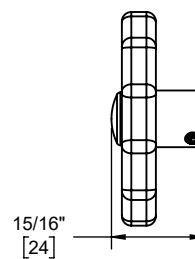

Codes/Standards

Product meets or exceeds the following:

- ASME A112.18.1/CSA B125.1
- ASEE 1016
- ADA compliant with lever handles

TO-THC1L-80
 TO-THC1L-80W
 TO-THC1L-80WB
 TO-THC1L-80WR

TO-THC1L-80W shown

Top of Wheel Handle

TO-THC1L-80W

Specifications subject to change without notice

Dimensions are inches, rounded to 1/16"
 [Dimensions in brackets are mm, rounded to 1mm]