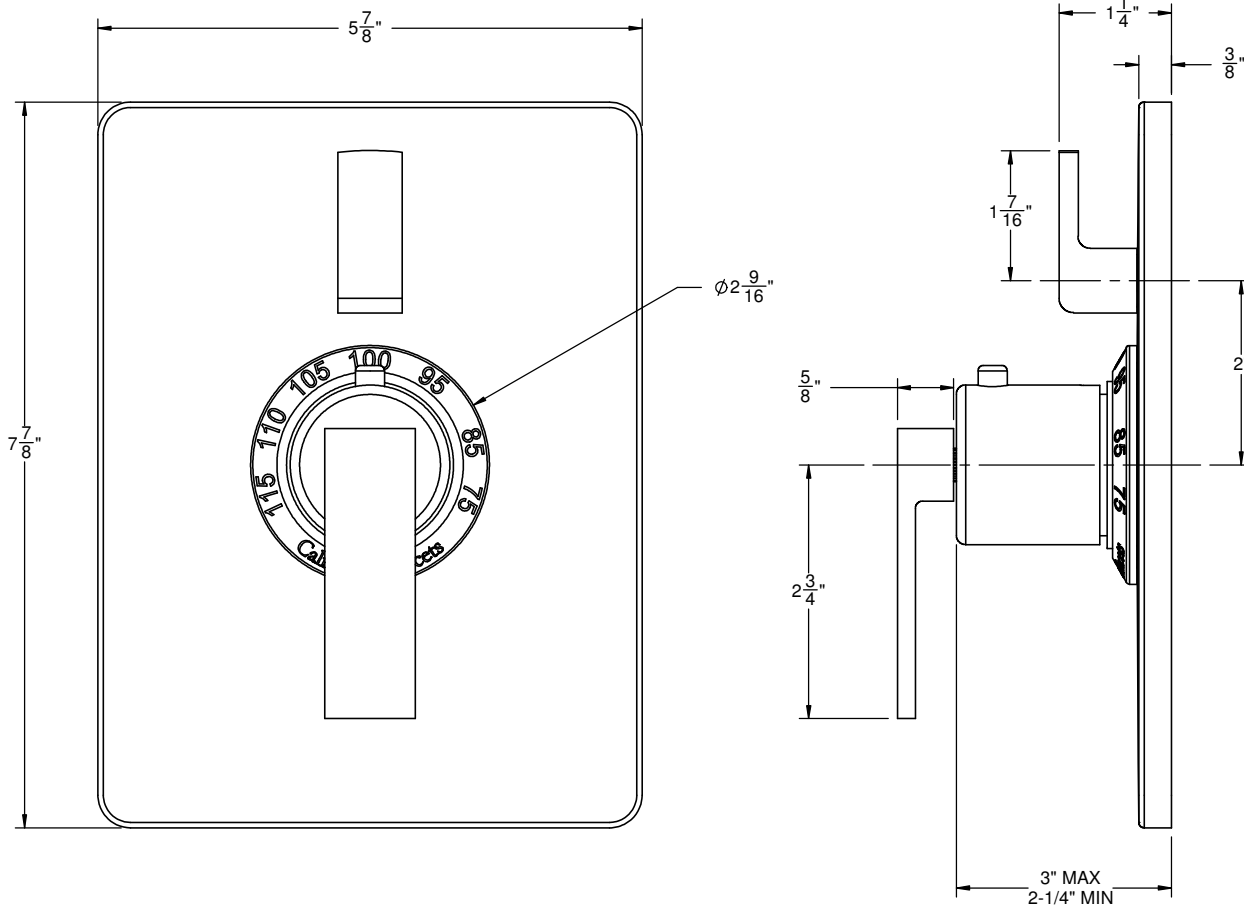

California Faucets®

Morro Bay™

STYLETHERM TRIM ONLY W/ SINGLE VOLUME CONTROL

Features

- All brass construction
- 100°F safety stop button with manual override
- Single integral volume control
- 7-7/8" by 5-7/8" rectangular faceplate
- Less head, arm, flange and spout
- Engraved brass temperature ring
- Over 30 finishes including 15 PVD finishes

Codes/Standards Applicable

Product meets or exceeds the following:

- ASME A112.18.1/CSA B125.1
- ASSE 1016
- ADA compliant

TO-THC1L-77

ALL DIMENSIONS SHOWN TO NEAREST 1/16"