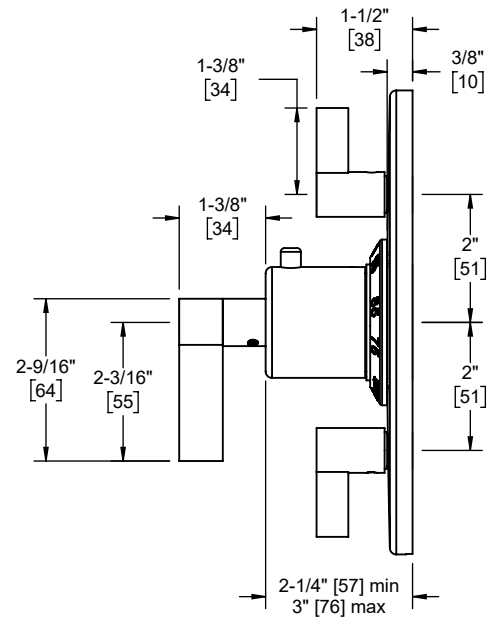

TO-TH2L-40
TO-TH2L-40X

TO-TH2L-40 shown

TO-TH2L-40X

Codes/Standards Applicable

Product meets or exceeds the following:

- ASME A112.18.1/CSA B125.1
- ASSE 1016

TO-TH2L-40

TO-TH2L-40X