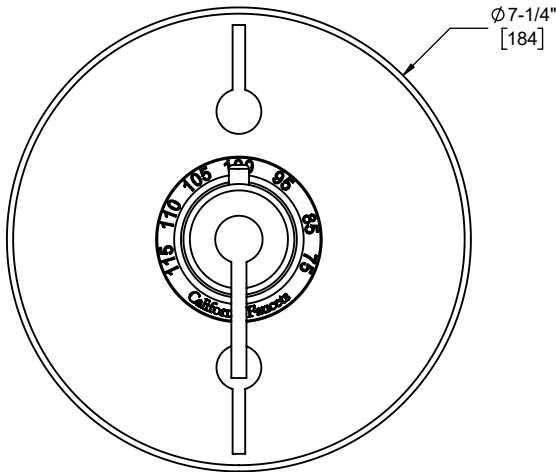

California Faucets®

Cayucos™

StyleTherm® Trim Only w/Dual Volume Control

Features

- 25+ artisan finishes including 12 PVD finishes
- All brass construction
- 100°F safety stop button with manual override
- Dual integral volume control
- Engraved brass temperature ring

TO-TH2L-40
TO-TH2L-40X

TO-TH2L-40 shown

TO-TH2L-40X

Codes/Standards Applicable

Product meets or exceeds the following:

- ASME A112.18.1/CSA B125.1
- ASSE 1016

TO-TH2L-40

TO-TH2L-40X