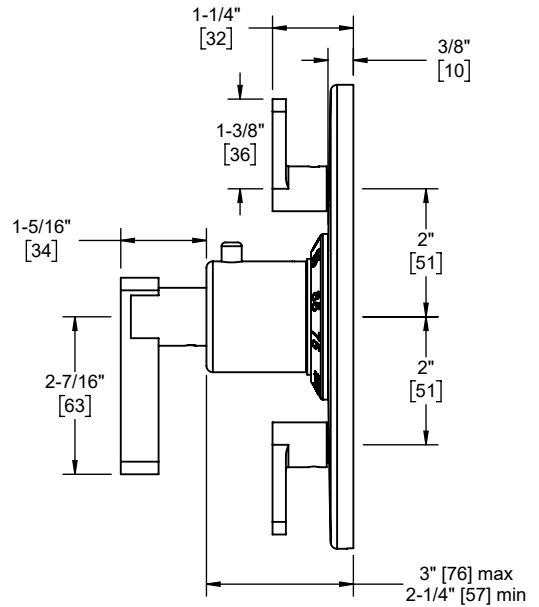

### Codes/Standards Applicable

Product meets or exceeds the following:

- ASME A112.18.1/CSA B125.1
- ASSE 1016
- ADA compliant (lever handles only)

TO-TH2L-37  
 TO-TH2L-37T  
 TO-TH2L-37X  
 TO-TH2L-37XT

TO-TH2L-37 shown

TO-TH2L-37 front view

TO-TH2L-37 side view

TO-TH2L-37X front view

TO-TH2L-37X side view

Specifications subject to change without notice

Dimensions are inches, rounded to 1/16"  
[Dimensions in brackets are mm, rounded to 1mm]