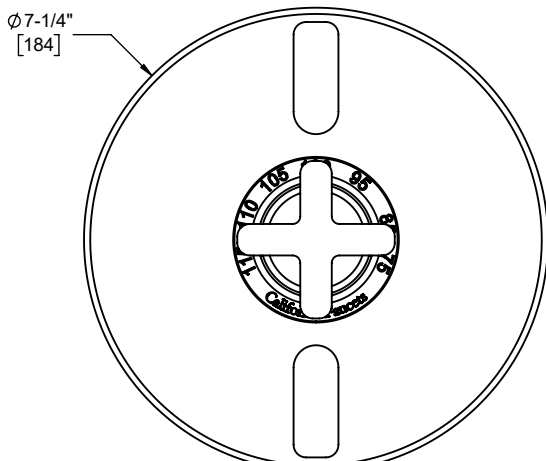

### Codes/Standards Applicable

Product meets or exceeds the following:

- ASME A112.18.1/CSA B125.1
- ASSE 1016
- ADA compliant (lever handles only)

TO-TH2L-37  
 TO-TH2L-37T  
 TO-TH2L-37X  
 TO-TH2L-37XT

TO-TH2L-37 shown

TO-TH2L-37 front view

TO-TH2L-37 side view

TO-TH2L-37X front view

TO-TH2L-37X side view

Specifications subject to change without notice

Dimensions are inches, rounded to 1/16"  
[Dimensions in brackets are mm, rounded to 1mm]