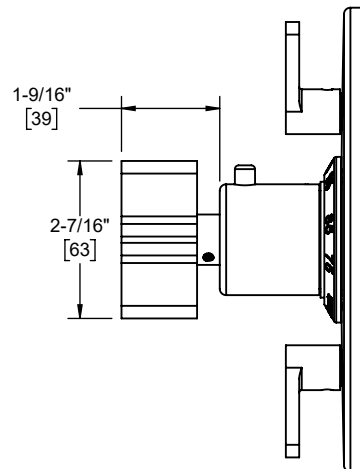

TO-TH2L-37 shown

TO-TH2L-37 front view

TO-TH2L-37 side view

TO-TH2L-37X front view

TO-TH2L-37X side view

Specifications subject to change without notice

Dimensions are inches, rounded to 1/16"  
[Dimensions in brackets are mm, rounded to 1mm]