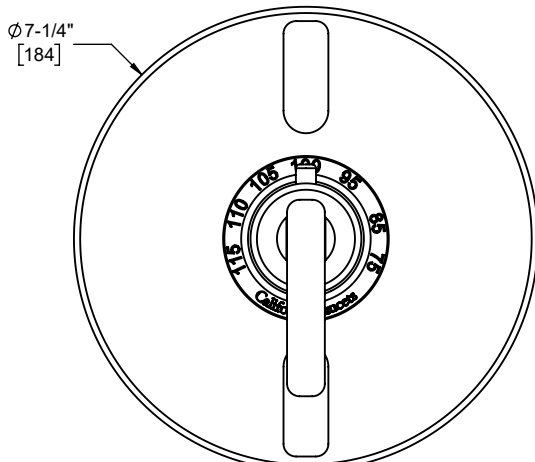

### Codes/Standards Applicable

Product meets or exceeds the following:

- ASME A112.18.1/CSA B125.1
- ASSE 1016
- ADA compliant (lever handles only)

TO-TH2L-37  
 TO-TH2L-37T  
 TO-TH2L-37X  
 TO-TH2L-37XT

TO-TH2L-37 shown

TO-TH2L-37 front view

TO-TH2L-37 side view

TO-TH2L-37X front view

TO-TH2L-37X side view

Specifications subject to change without notice

Dimensions are inches, rounded to 1/16"  
[Dimensions in brackets are mm, rounded to 1mm]