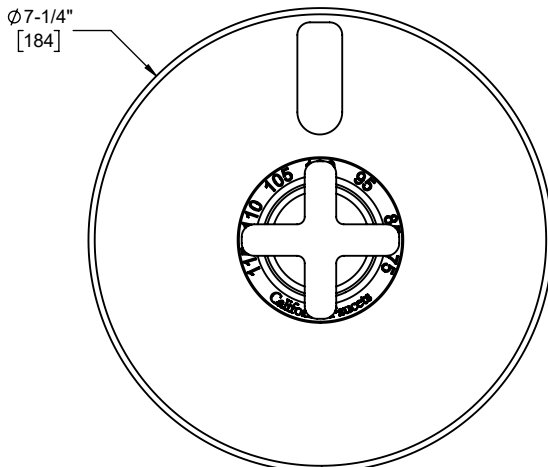

California Faucets®

San Elijo™

StyleTherm® Trim Only w/Single Volume Control

Features

- 25+ artisan finishes including 12 PVD finishes
- All brass construction
- 100°F safety stop button with manual override
- Single integral volume control
- Engraved brass temperature ring

Codes/Standards Applicable

Product meets or exceeds the following:

- ASME A112.18.1/CSA B125.1
- ASSE 1016
- ADA compliant (lever handles only)

**TO-TH1L-37
TO-TH1L-37T
TO-TH1L-37X
TO-TH1L-37XT**

TO-TH1L-37 shown

TO-TH1L-37 front view

TO-TH1L-37 side view

TO-TH1L-37X front view

TO-TH1L-37X side view

Specifications subject to change without notice

Dimensions are inches, rounded to 1/16"
[Dimensions in brackets are mm, rounded to 1mm]