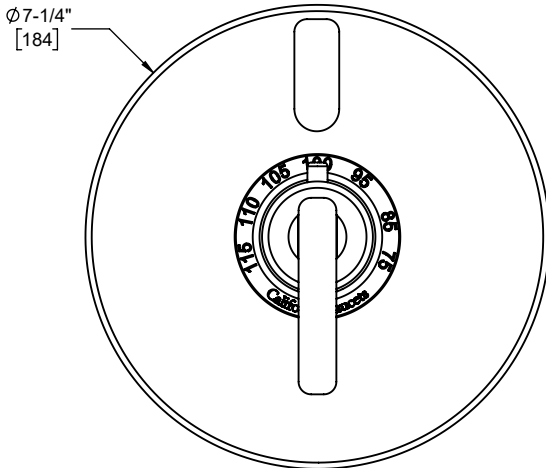

California Faucets®

San Elijo™

StyleTherm® Trim Only w/Single Volume Control

Features

- 25+ artisan finishes including 12 PVD finishes
- All brass construction
- 100°F safety stop button with manual override
- Single integral volume control
- Engraved brass temperature ring

Codes/Standards Applicable

Product meets or exceeds the following:

- ASME A112.18.1/CSA B125.1
- ASSE 1016
- ADA compliant (lever handles only)

**TO-TH1L-37
TO-TH1L-37T
TO-TH1L-37X
TO-TH1L-37XT**

TO-TH1L-37 shown

TO-TH1L-37 front view

TO-TH1L-37 side view

TO-TH1L-37X front view

TO-TH1L-37X side view

Specifications subject to change without notice

Dimensions are inches, rounded to 1/16"
[Dimensions in brackets are mm, rounded to 1mm]