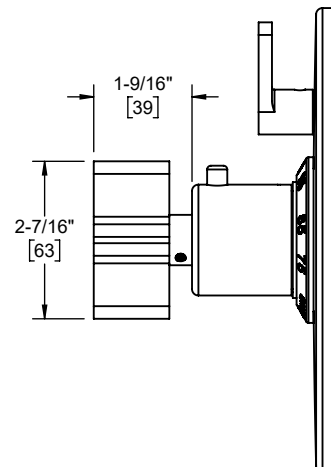

Codes/Standards Applicable

Product meets or exceeds the following:

- ASME A112.18.1/CSA B125.1
- ASSE 1016
- ADA compliant (lever handles only)

**TO-TH1L-37
TO-TH1L-37T
TO-TH1L-37X
TO-TH1L-37XT**

TO-TH1L-37 shown

TO-TH1L-37 front view

TO-TH1L-37 side view

TO-TH1L-37X front view

TO-TH1L-37X side view

Specifications subject to change without notice

Dimensions are inches, rounded to 1/16"
[Dimensions in brackets are mm, rounded to 1mm]