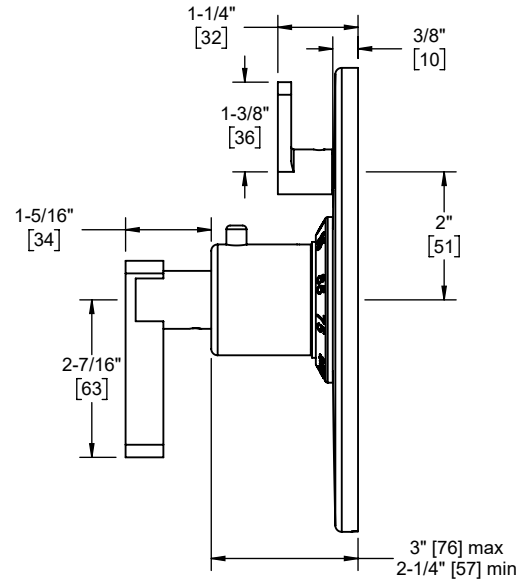

Codes/Standards Applicable

Product meets or exceeds the following:

- ASME A112.18.1/CSA B125.1
- ASSE 1016
- ADA compliant (lever handles only)

**TO-TH1L-37
TO-TH1L-37T
TO-TH1L-37X
TO-TH1L-37XT**

TO-TH1L-37 shown

TO-TH1L-37 front view

TO-TH1L-37 side view

TO-TH1L-37X front view

TO-TH1L-37X side view

Specifications subject to change without notice

Dimensions are inches, rounded to 1/16"
[Dimensions in brackets are mm, rounded to 1mm]