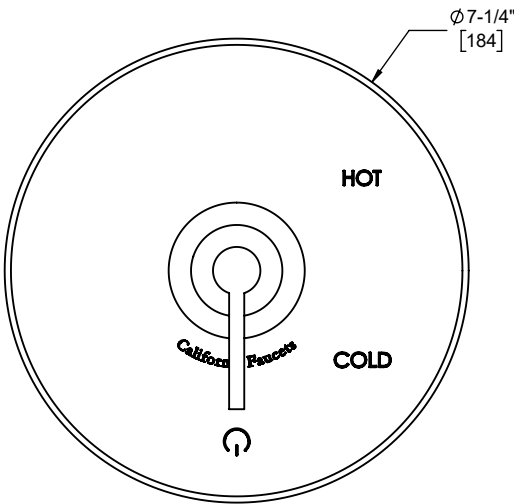

California Faucets®

**Cayucos™**  
Pressure Balance Trim Only

**Features**

- 25+ artisan finishes including 12 PVD finishes
- For shower only
- For tub/shower, requires diverter tub spout
- Screwless faceplate

**TO-PBL-40**  
**TO-PBL-40X**

TO-PBL-40 shown

TO-PBL-40X

**Codes/Standards Applicable**

Product meets or exceeds the following:

- ASME A112.18.1/CSA B125.1
- ASSE 1016

TO-PBL-40

TO-PBL-40X