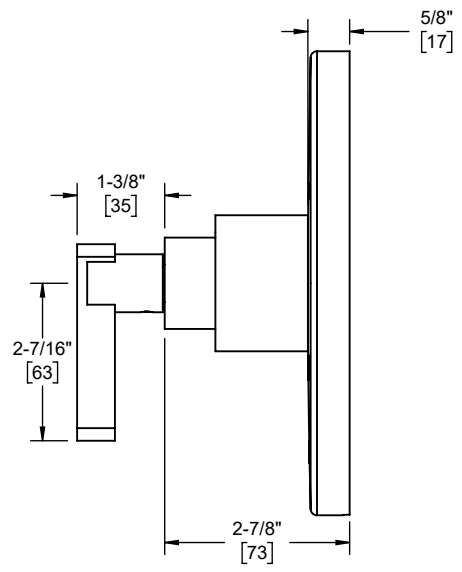

California Faucets®

San Elijo™

Pressure Balance Trim Only

Features

- 25+ artisan finishes including 12 PVD finishes
- For shower only
- For tub/shower, requires diverter tub spout
- Screwless faceplate

Codes/Standards Applicable

Product meets or exceeds the following:

- ASME A112.18.1/CSA B125.1
- ASSE 1016
- ADA compliant (lever handle only)

TO-PBL-37
 TO-PBL-37T
 TO-PBL-37X
 TO-PBL-37XT

TO-PBL-37 shown

TO-PBL-37 front view

TO-PBL-37 side view

TO-PBL-37X front view

TO-PBL-37X side view