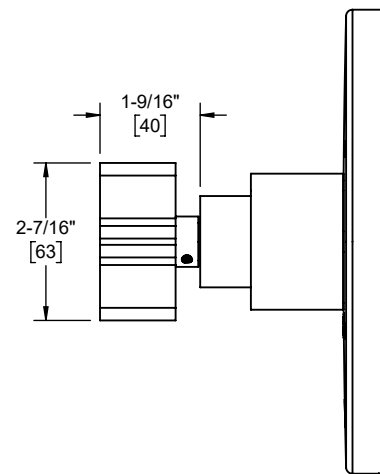

California Faucets®

San Elijo™

Pressure Balance Trim Only

Features

- 25+ artisan finishes including 12 PVD finishes
- For shower only
- For tub/shower, requires diverter tub spout
- Screwless faceplate

Codes/Standards Applicable

Product meets or exceeds the following:

- ASME A112.18.1/CSA B125.1
- ASSE 1016
- ADA compliant (lever handle only)

TO-PBL-37
 TO-PBL-37T
 TO-PBL-37X
 TO-PBL-37XT

TO-PBL-37 shown

TO-PBL-37 front view

TO-PBL-37 side view

TO-PBL-37X front view

TO-PBL-37X side view