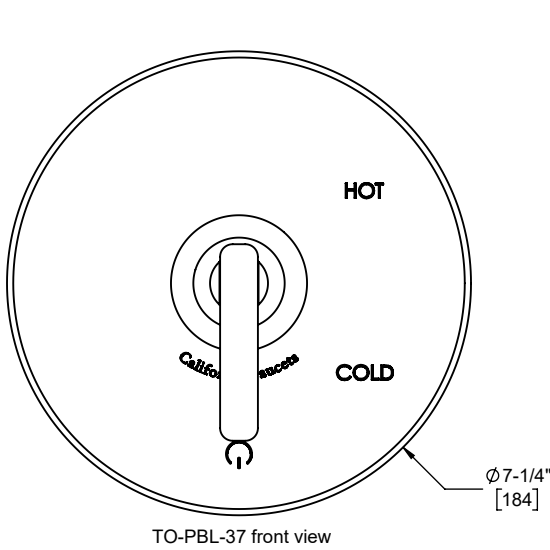

California Faucets®

San Elijo™

Pressure Balance Trim Only

Features

- 25+ artisan finishes including 12 PVD finishes
- For shower only
- For tub/shower, requires diverter tub spout
- Screwless faceplate

Codes/Standards Applicable

Product meets or exceeds the following:

- ASME A112.18.1/CSA B125.1
- ASSE 1016
- ADA compliant (lever handle only)

TO-PBL-37
 TO-PBL-37T
 TO-PBL-37X
 TO-PBL-37XT

TO-PBL-37 shown

TO-PBL-37 front view

TO-PBL-37 side view

TO-PBL-37X front view

TO-PBL-37X side view