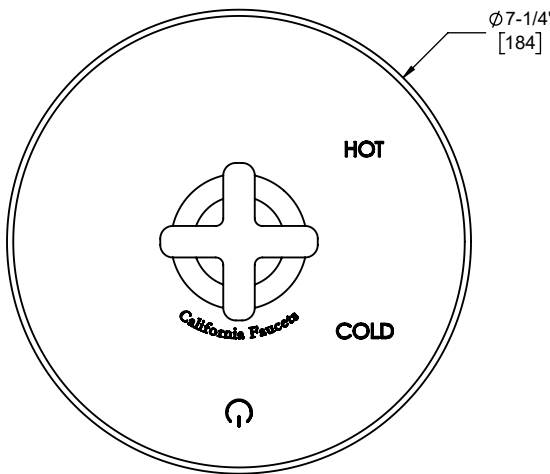

California Faucets®

San Elijo™

Pressure Balance Trim Only

Features

- 25+ artisan finishes including 12 PVD finishes
- For shower only
- For tub/shower, requires diverter tub spout
- Screwless faceplate

Codes/Standards Applicable

Product meets or exceeds the following:

- ASME A112.18.1/CSA B125.1
- ASSE 1016
- ADA compliant (lever handle only)

TO-PBL-37
 TO-PBL-37T
 TO-PBL-37X
 TO-PBL-37XT

TO-PBL-37 shown

TO-PBL-37 front view

TO-PBL-37 side view

TO-PBL-37X front view

TO-PBL-37X side view