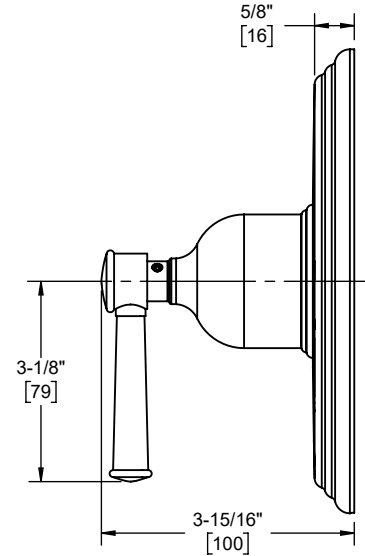

California Faucets®

Miramar™

1/2" Dual-Outlet Pressure Balance Trim Only

Features

- Available in 28 finishes including 13 PVD finishes
- All brass construction
- Controls two independent outlet devices (e.g. tub/shower or shower/handshower)
- Single-handle with markings for dual outlets
- screwless faceplate
- 7-1/4" round faceplate

TO-PB2L-48
TO-PB2L-48X

(TO-PB2L-48 SHOWN)

(TO-PB2L-48X SHOWN)

Codes/Standards

Product meets or exceeds the following:

- ASME A112.18.1/CSA B125.1
- ASSE 1016

Specifications subject to change without notice

Dimensions are inches, rounded to 1/16"
[Dimensions in brackets are mm, rounded to 1mm]