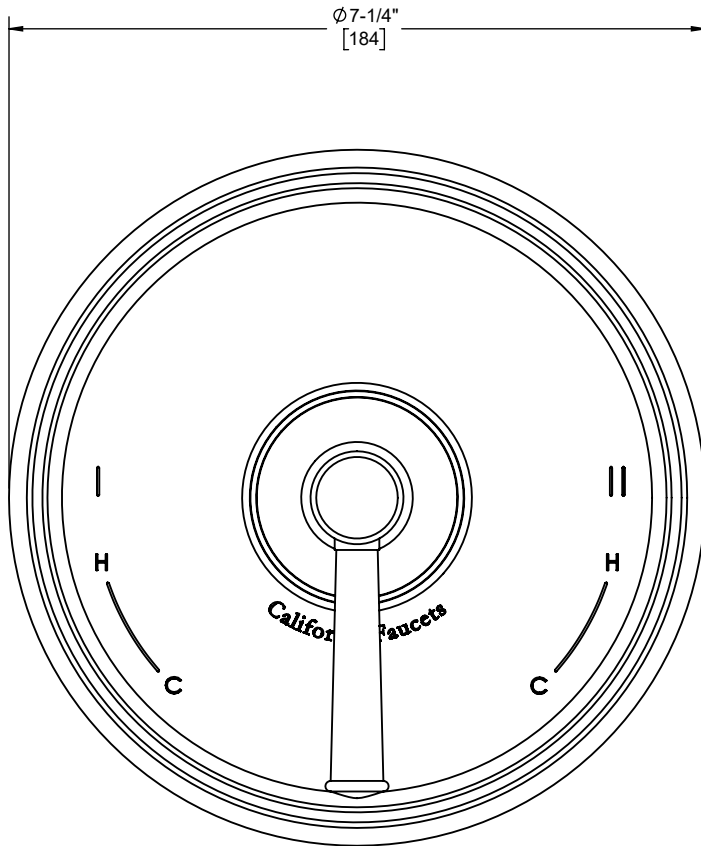

California Faucets®

Miramar™

1/2" Dual-Outlet Pressure Balance Trim Only

Features

- Available in 28 finishes including 13 PVD finishes
- All brass construction
- Controls two independent outlet devices (e.g. tub/shower or shower/handshower)
- Single-handle with markings for dual outlets
- screwless faceplate
- 7-1/4" round faceplate

TO-PB2L-48
TO-PB2L-48X

(TO-PB2L-48 SHOWN)

(TO-PB2L-48X SHOWN)

Codes/Standards

Product meets or exceeds the following:

- ASME A112.18.1/CSA B125.1
- ASSE 1016

Specifications subject to change without notice

Dimensions are inches, rounded to 1/16"
[Dimensions in brackets are mm, rounded to 1mm]