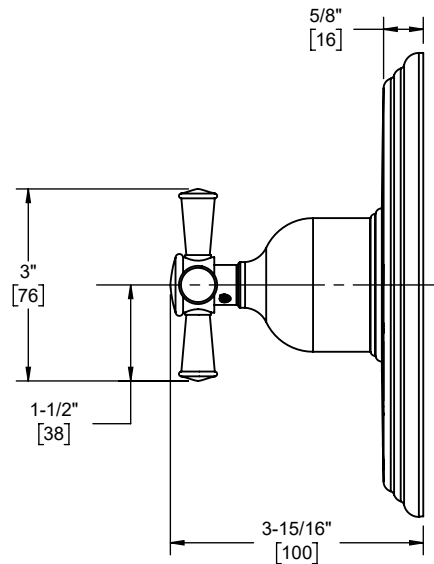

California Faucets®

Miramar™

1/2" Dual-Outlet Pressure Balance Trim Only

Features

- Available in 28 finishes including 13 PVD finishes
- All brass construction
- Controls two independent outlet devices (e.g. tub/shower or shower/handshower)
- Single-handle with markings for dual outlets
- screwless faceplate
- 7-1/4" round faceplate

TO-PB2L-48
TO-PB2L-48X

(TO-PB2L-48 SHOWN)

(TO-PB2L-48X SHOWN)

Codes/Standards

Product meets or exceeds the following:

- ASME A112.18.1/CSA B125.1
- ASSE 1016

Specifications subject to change without notice

Dimensions are inches, rounded to 1/16"
[Dimensions in brackets are mm, rounded to 1mm]