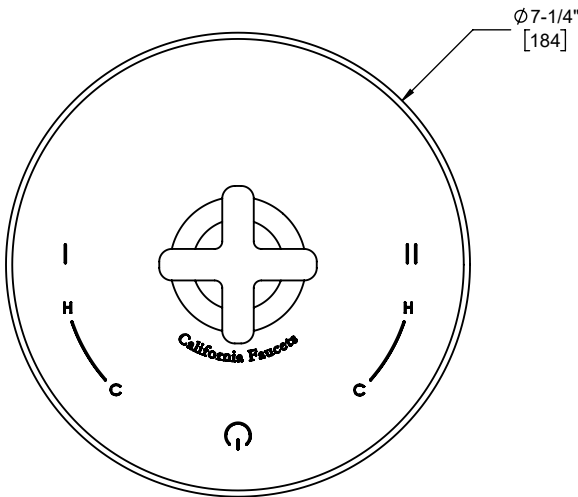

California Faucets® Pressure Balance Trim Only - Integral Dual Non-Shared Outlets

Features

- 25+ artisan finishes including 12 PVD finishes
- All brass construction
- Control two independent outlet devices (e.g. tub/shower or shower/handshower)
- Single-handle with markings for dual outlets
- Screwless faceplate

Codes/Standards Applicable

Product meets or exceeds the following:

- ASME A112.18.1/CSA B125.1
- ASSE 1016
- ADA compliant (lever handle only)

TO-PB2L-37 shown

TO-PB2L-37
 TO-PB2L-37T
 TO-PB2L-37X
 TO-PB2L-37XT

TO-PB2L-37 front view

TO-PB2L-37 side view

TO-PB2L-37X front view

TO-PB2L-37X side view