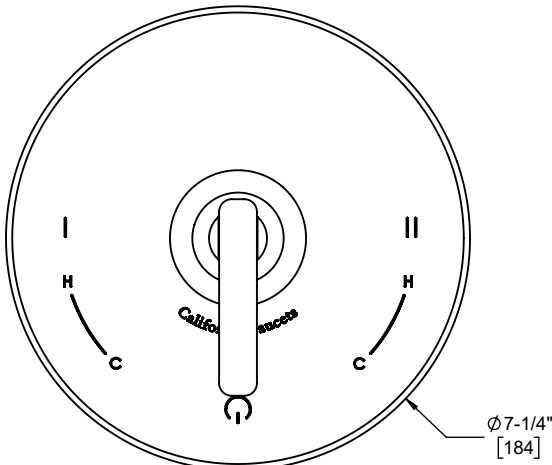

California Faucets® Pressure Balance Trim Only - Integral Dual Non-Shared Outlets

Features

- 25+ artisan finishes including 12 PVD finishes
- All brass construction
- Control two independent outlet devices (e.g. tub/shower or shower/handshower)
- Single-handle with markings for dual outlets
- Screwless faceplate

Codes/Standards Applicable

Product meets or exceeds the following:

- ASME A112.18.1/CSA B125.1
- ASSE 1016
- ADA compliant (lever handle only)

TO-PB2L-37 shown

TO-PB2L-37
 TO-PB2L-37T
 TO-PB2L-37X
 TO-PB2L-37XT

TO-PB2L-37 front view

TO-PB2L-37 side view

TO-PB2L-37X front view

TO-PB2L-37X side view