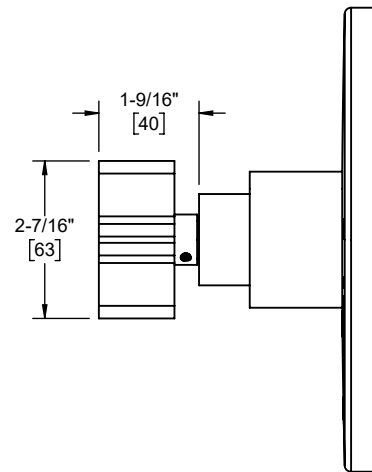

California Faucets® Pressure Balance Trim Only - Integral Dual Non-Shared Outlets

Features

- 25+ artisan finishes including 12 PVD finishes
- All brass construction
- Control two independent outlet devices (e.g. tub/shower or shower/handshower)
- Single-handle with markings for dual outlets
- Screwless faceplate

Codes/Standards Applicable

Product meets or exceeds the following:

- ASME A112.18.1/CSA B125.1
- ASSE 1016
- ADA compliant (lever handle only)

TO-PB2L-37 shown

TO-PB2L-37
 TO-PB2L-37T
 TO-PB2L-37X
 TO-PB2L-37XT

TO-PB2L-37 front view

TO-PB2L-37 side view

TO-PB2L-37X front view

TO-PB2L-37X side view