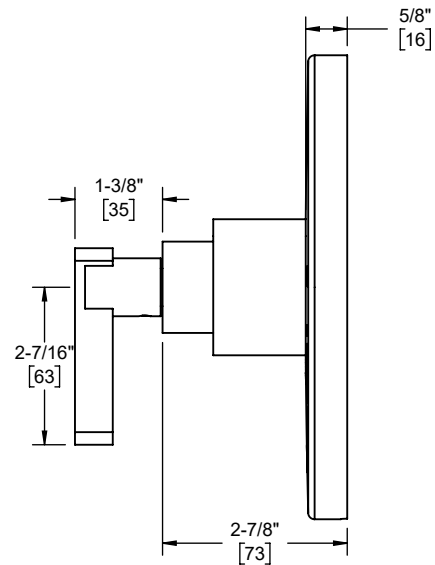

California Faucets® Pressure Balance Trim Only - Integral Dual Non-Shared Outlets

Features

- 25+ artisan finishes including 12 PVD finishes
- All brass construction
- Control two independent outlet devices (e.g. tub/shower or shower/handshower)
- Single-handle with markings for dual outlets
- Screwless faceplate

Codes/Standards Applicable

Product meets or exceeds the following:

- ASME A112.18.1/CSA B125.1
- ASSE 1016
- ADA compliant (lever handle only)

TO-PB2L-37 shown

TO-PB2L-37
 TO-PB2L-37T
 TO-PB2L-37X
 TO-PB2L-37XT

TO-PB2L-37 front view

TO-PB2L-37 side view

TO-PB2L-37X front view

TO-PB2L-37X side view