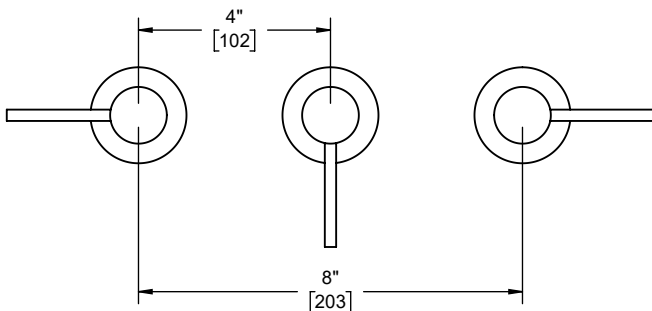

California Faucets®

**Bel Canto®**

Wall Handle Trim

**Features**

- 25+ artisan finishes including 12 PVD finishes
- All brass construction

TO-E3-W  
TO-E306L  
TO-E303L

TO-E3-W shown

**Codes/Standards Applicable**

Product meets or exceeds the following:

- ASME A112.18.1/CSA B125.1

TO-E303L shown

TO-E306L shown

Specifications subject to change without notice

Dimensions are inches, rounded to 1/16"  
[Dimensions in brackets are mm, rounded to 1mm]