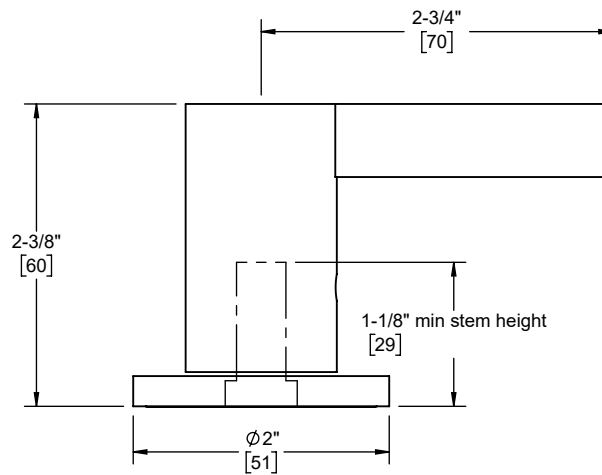

California Faucets®

**Bel Canto®**

Wall Handle Trim

**Features**

- 25+ artisan finishes including 12 PVD finishes
- All brass construction

TO-E3-W  
TO-E306L  
TO-E303L

TO-E3-W shown

**Codes/Standards Applicable**

Product meets or exceeds the following:

- ASME A112.18.1/CSA B125.1

TO-E303L shown

TO-E306L shown

Specifications subject to change without notice

Dimensions are inches, rounded to 1/16"  
[Dimensions in brackets are mm, rounded to 1mm]