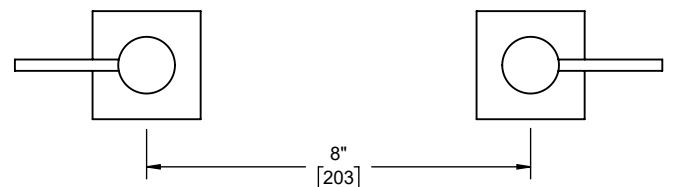

California Faucets®

Bel Canto®

Wall Handle Trim

Features

- 25+ artisan finishes including 12 PVD finishes
- All brass construction

TO-E3-WC
TO-E306CL
TO-E303CL

TO-E3-WC shown

Codes/Standards Applicable

Product meets or exceeds the following:

- ASME A112.18.1/CSA B125.1

TO-E303L shown

TO-E306L shown

Specifications subject to change without notice

Dimensions are inches, rounded to 1/16"
[Dimensions in brackets are mm, rounded to 1mm]