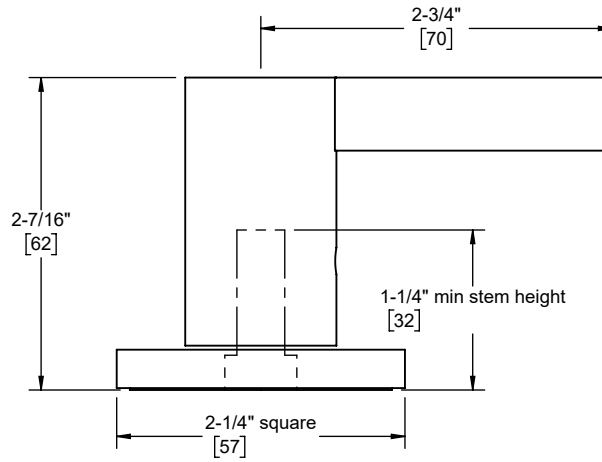

California Faucets®

Bel Canto®

Wall Handle Trim

Features

- 25+ artisan finishes including 12 PVD finishes
- All brass construction

TO-E3-WC
TO-E306CL
TO-E303CL

TO-E3-WC shown

Codes/Standards Applicable

Product meets or exceeds the following:

- ASME A112.18.1/CSA B125.1

TO-E303L shown

TO-E306L shown

Specifications subject to change without notice

Dimensions are inches, rounded to 1/16"
[Dimensions in brackets are mm, rounded to 1mm]