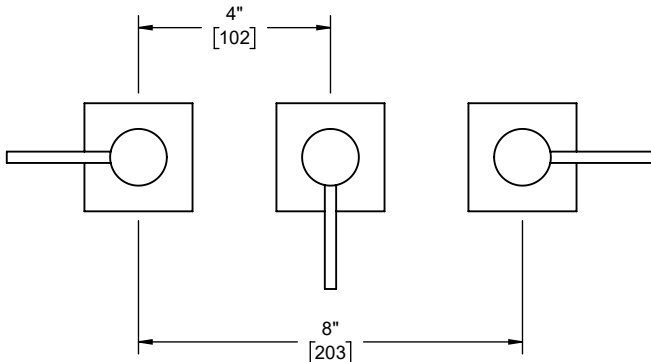

California Faucets®

Bel Canto®

Wall Handle Trim

Features

- 25+ artisan finishes including 12 PVD finishes
- All brass construction

TO-E3-WC
TO-E306CL
TO-E303CL

TO-E3-WC shown

Codes/Standards Applicable

Product meets or exceeds the following:

- ASME A112.18.1/CSA B125.1

TO-E303L shown

TO-E306L shown

Specifications subject to change without notice

Dimensions are inches, rounded to 1/16"
[Dimensions in brackets are mm, rounded to 1mm]