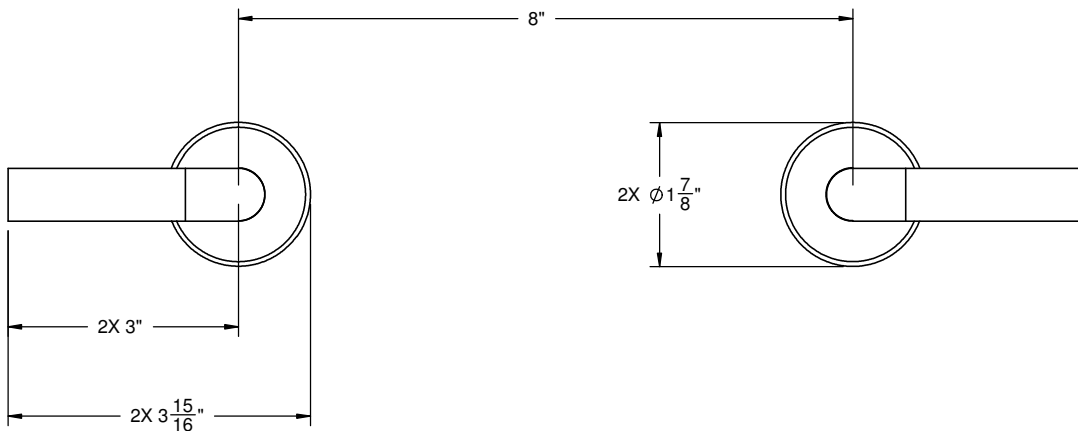

California Faucets®

Tamalpais™

TWO HANDLE TUB OR SHOWER TRIM

Features

- Solid brass construction
- Requires rough valve: 2-VR or VL-R (sold separately)
- Less head, arm, flange, and spout
- Over 30 finishes including 15 PVD finishes

TO-7406L

Codes/Standards Applicable

Meets or exceeds the following at date of manufacture:

- ASME A112.18.1/CSA B125.1

ALL DIMENSIONS SHOWN TO NEAREST 1/16"