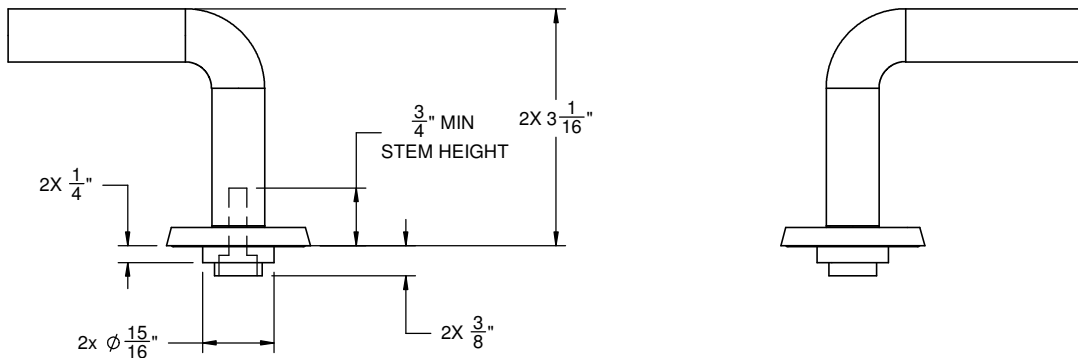

California Faucets®

Tamalpais™

TWO HANDLE TUB OR SHOWER TRIM

Features

- Solid brass construction
- Requires rough valve: 2-VR or VL-R (sold separately)
- Less head, arm, flange, and spout
- Over 30 finishes including 15 PVD finishes

TO-7406L

Codes/Standards Applicable

Meets or exceeds the following at date of manufacture:

- ASME A112.18.1/CSA B125.1

ALL DIMENSIONS SHOWN TO NEAREST 1/16"