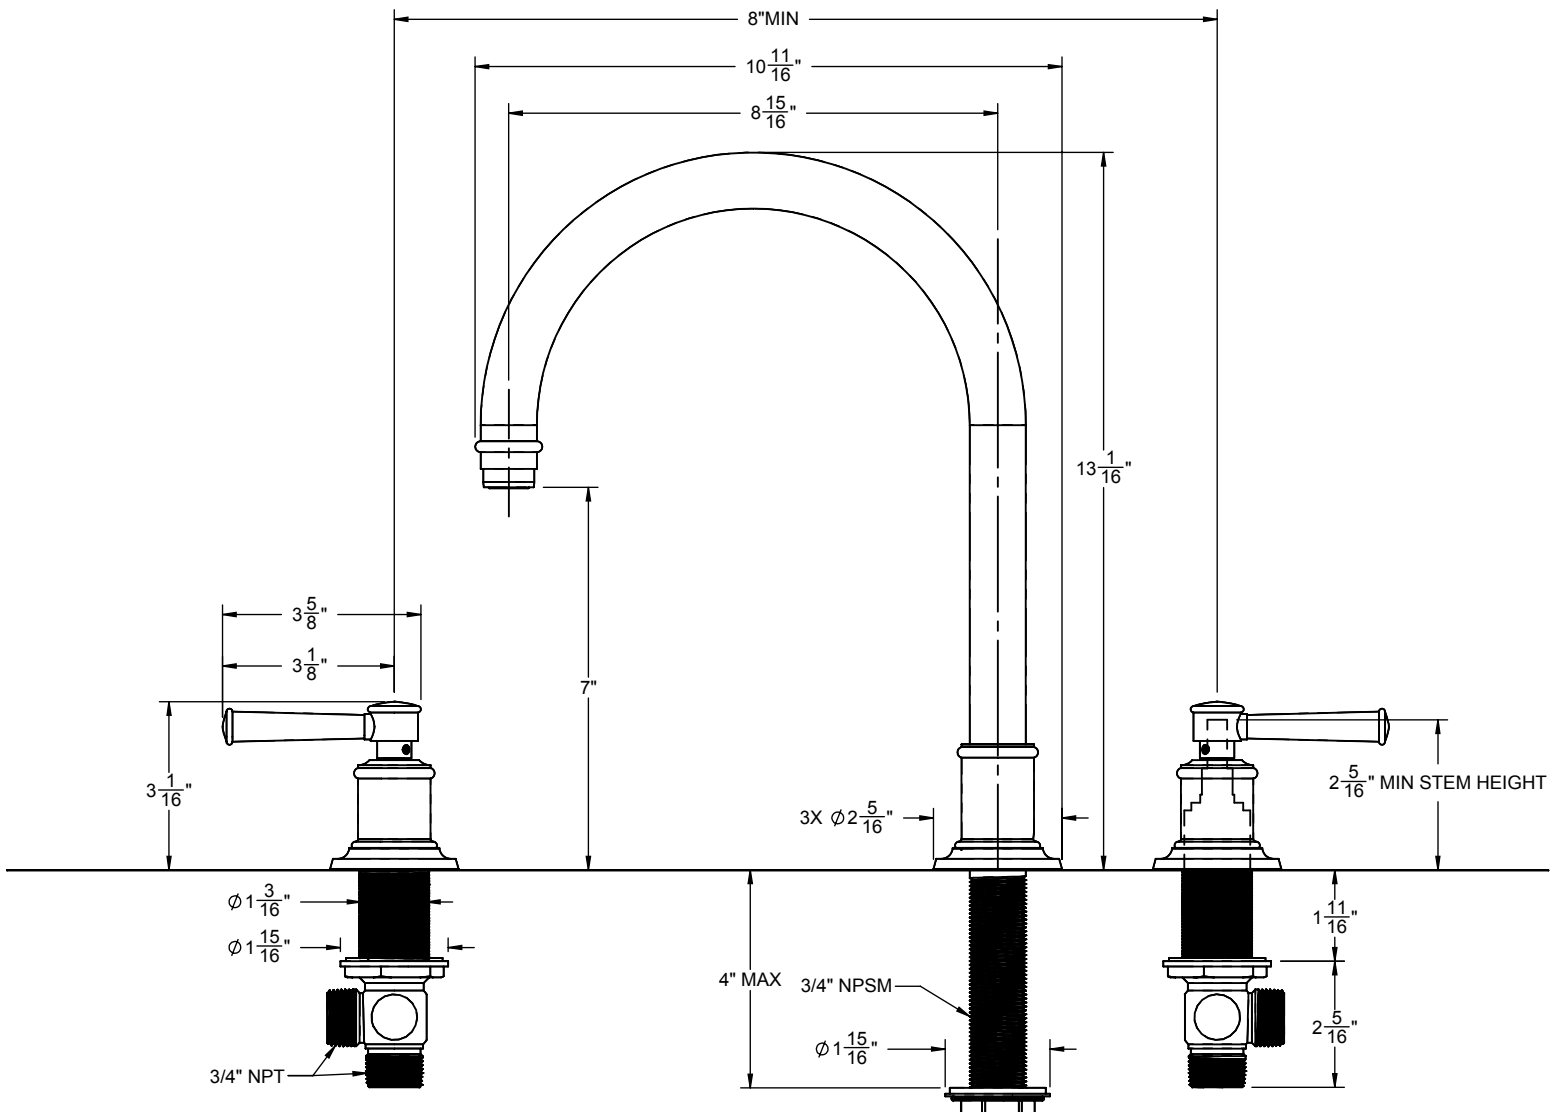

California Faucets®

MIRAMAR™

ROMAN TUB SET

TO-4808

Features

- Over 30 finishes including 14 PVD finishes
- Solid brass construction
- 1/4" turn 3/4" high flow ceramic disc valves
- Easy convenient quick connect & 3/4" tee supplied w/ spout
- 16 gallon(60.6 L) per minute maximum flow rate
- For additional product offerings, see www.calfaucets.com

Codes/Standards Applicable

Meets or exceeds the following at date of manufacture:

- ASME A112.18.1-2005/CSA B125.1-05
- ADA

THROUGH-HOLE SPECIFICATIONS
 SPOUT: ϕ 1" MIN
 VALVE: ϕ 1-1/4" MIN

ALL DIMENSIONS SHOWN TO NEAREST 1/16"