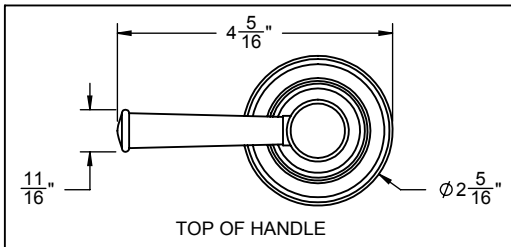

California Faucets®

MIRAMAR™

ROMAN TUB SET

TO-4808

Features

- Over 30 finishes including 14 PVD finishes
- Solid brass construction
- 1/4" turn 3/4" high flow ceramic disc valves
- Easy convenient quick connect & 3/4" tee supplied w/ spout
- 16 gallon(60.6 L) per minute maximum flow rate
- For additional product offerings, see www.calfaucets.com

Codes/Standards Applicable

Meets or exceeds the following at date of manufacture:

- ASME A112.18.1-2005/CSA B125.1-05
- ADA

THROUGH-HOLE SPECIFICATIONS
 SPOUT: ϕ 1" MIN
 VALVE: ϕ 1-1/4" MIN

ALL DIMENSIONS SHOWN TO NEAREST 1/16"