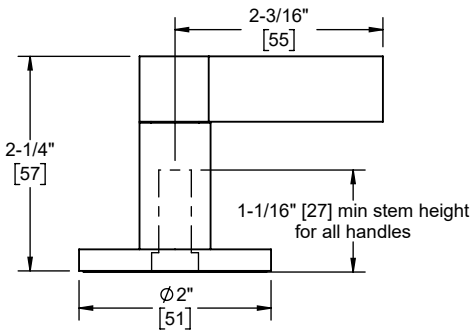

California Faucets®

Cayucos™

Wall Handle Trim

Features

- 25+ artisan finishes including 12 PVD finishes
- All brass construction

TO-40-W
 TO-40X-W
 TO-4006L
 TO-4006XL

TO-40-W shown

TO-40X-W

Codes/Standards Applicable

Product meets or exceeds the following:

- ASME A112.18.1/CSA B125.1

TO-40-W shown

TO-40X-W shown

TO-4006L shown

TO-4006XL shown

Specifications subject to change without notice

Dimensions are inches, rounded to 1/16"
[Dimensions in brackets are mm, rounded to 1mm]