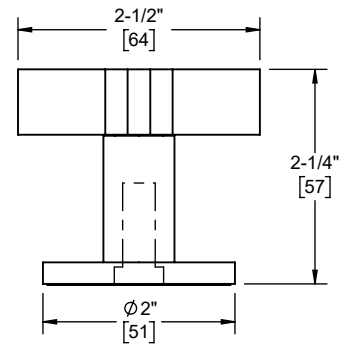

Codes/Standards Applicable

Product meets or exceeds the following:

- ASME A112.18.1/CSA B125.1

TO-40-W shown

TO-40X-W shown

TO-4006L shown

TO-4006XL shown

Specifications subject to change without notice

Dimensions are inches, rounded to 1/16"
[Dimensions in brackets are mm, rounded to 1mm]