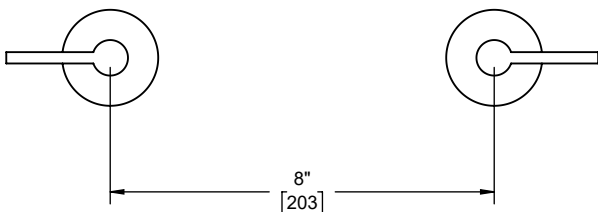

California Faucets®

Cayucos™

Wall Handle Trim

Features

- 25+ artisan finishes including 12 PVD finishes
- All brass construction

TO-40-W
 TO-40X-W
 TO-4006L
 TO-4006XL

TO-40-W shown

TO-40X-W

Codes/Standards Applicable

Product meets or exceeds the following:

- ASME A112.18.1/CSA B125.1

TO-40-W shown

TO-40X-W shown

TO-4006L shown

TO-4006XL shown

Specifications subject to change without notice

Dimensions are inches, rounded to 1/16"
[Dimensions in brackets are mm, rounded to 1mm]