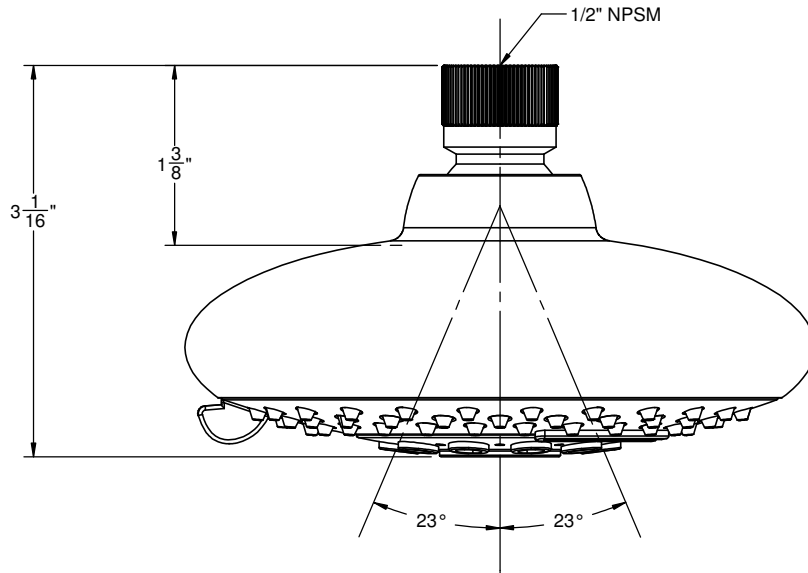

California Faucets®

StyleFlow™ GEO

4-15/16" MULTI-FUNCTION TRANSITIONAL

Features

- 1/2" FIP inlet
- Swiss shower technology™
- 4 functions: rain, air, booster massage & blade
- Self-cleaning rubber jets
- Solid brass pivot ball, ABS body
- 4-15/16" diameter, gray face
- Replace .FR with desired flow rate:
SH-514.25 for 2.5 gpm
SH-514.20 for 2.0 gpm

SH-514.25
SH-514.20
SH-514
WE-SH-514

Codes/Standards Applicable

Product meets or exceeds the following:

- ASME A112.18.1/CSA B125.1
- CEC (2.0 gpm)

ALL DIMENSIONS SHOWN TO NEAREST 1/16"