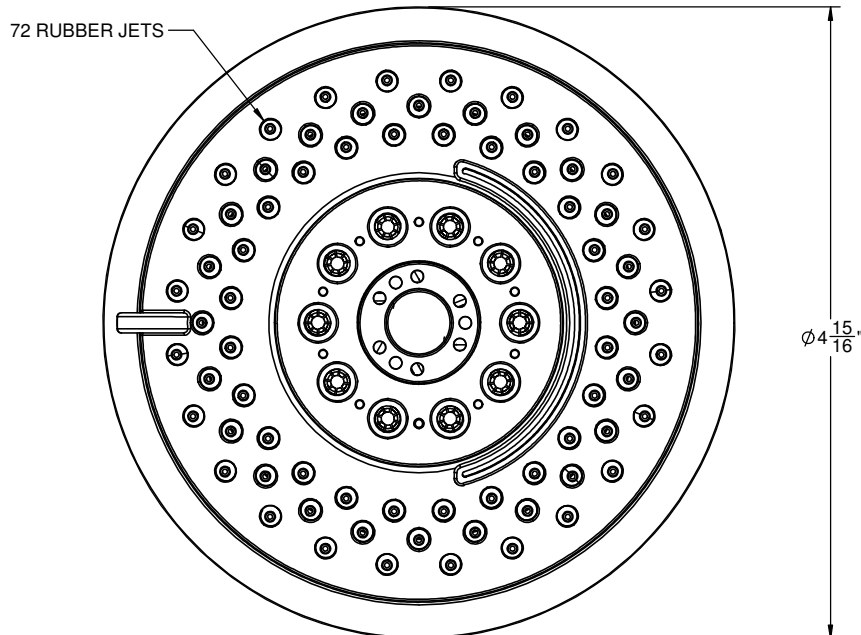

California Faucets®

StyleFlow™ GEO

4-15/16" MULTI-FUNCTION TRANSITIONAL

Features

- 1/2" FIP inlet
- Swiss shower technology™
- 4 functions: rain, air, booster massage & blade
- Self-cleaning rubber jets
- Solid brass pivot ball, ABS body
- 4-15/16" diameter, gray face
- Replace .FR with desired flow rate:
SH-514.25 for 2.5 gpm
SH-514.20 for 2.0 gpm

SH-514.25
SH-514.20
SH-514
WE-SH-514

Codes/Standards Applicable

Product meets or exceeds the following:

- ASME A112.18.1/CSA B125.1
- CEC (2.0 gpm)

ALL DIMENSIONS SHOWN TO NEAREST 1/16"