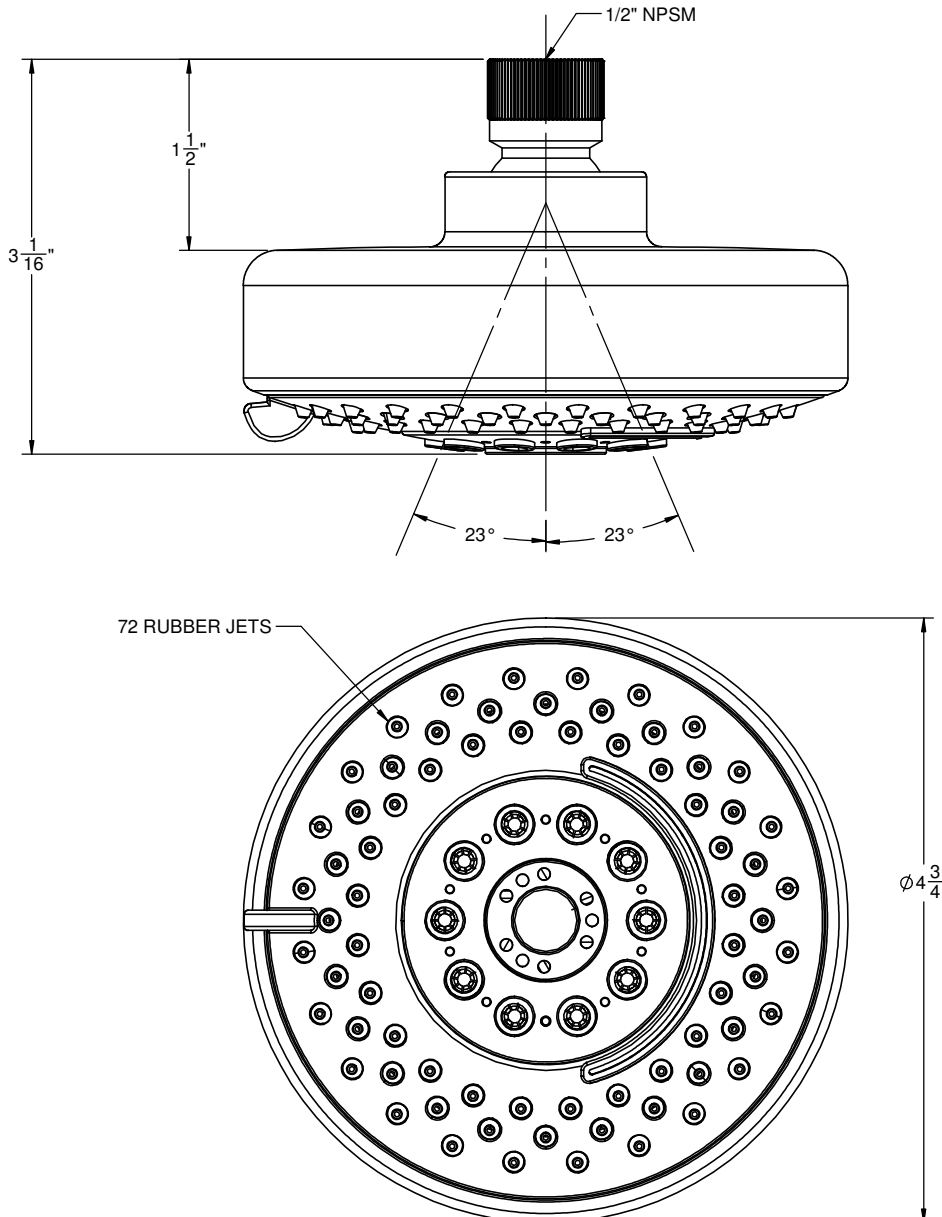

California Faucets®

Showerhead

4-3/4" MULTI-FUNCTION CONTEMPORARY

Features

- 1/2" FIP inlet
- Swiss shower technology™
- 4 functions: rain, air, booster massage & blade
- Self-cleaning rubber jets
- Solid brass pivot ball, ABS body
- 4-3/4" diameter, gray face
- Replace .FR with desired max flow rate:
SH-504.25 for 2.5 gpm
SH-504.20 for 2.0 gpm
SH-504.18 for 1.8 gpm

SH-504.25
SH-504.20
SH-504.18

Codes/Standards

Product meets or exceeds the following:

- ASME A112.18.1/CSA B125.1
- CEC (1.8 gpm)
- DOE (2.5, 2.0, & 1.8 gpm)
- Commonwealth of MA
- EPA WaterSense (2.0 gpm)

SPECIFICATIONS SUBJECT TO CHANGE WITHOUT NOTICE

ALL DIMENSIONS SHOWN TO NEAREST 1/16"