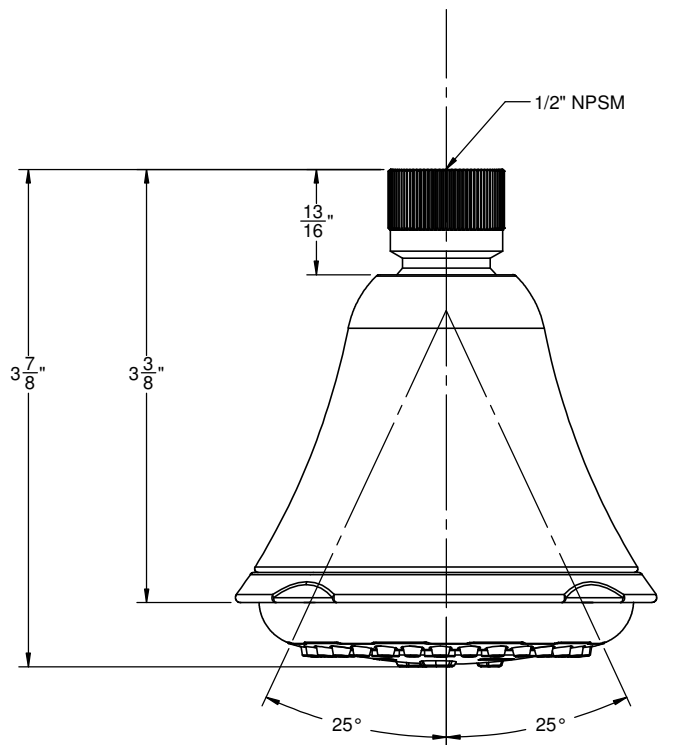

California Faucets®

StyleFlow™ BËL

3-1/4" MULTI-FUNCTION TRADITIONAL SHOWERHEAD

Features

- 1/2" FIP inlet
- Swiss shower technology™
- 3 functions: rain, hard rain and booster massage
- Self-cleaning rubber jets
- Solid brass pivot ball, ABS body
- 3-1/4" diameter, gray face
- Replace .FR with desired flow rate:
SH-323.25 for 2.5 gpm
SH-323.20 for 2.0 gpm

SH-323.25
SH-323.20
SH-323
WE-SH-323

Codes/Standards Applicable

Product meets or exceeds the following:

- ASME A112.18.1/CSA B125.1
- CEC (2.0 gpm)

ALL DIMENSIONS SHOWN TO NEAREST 1/16"