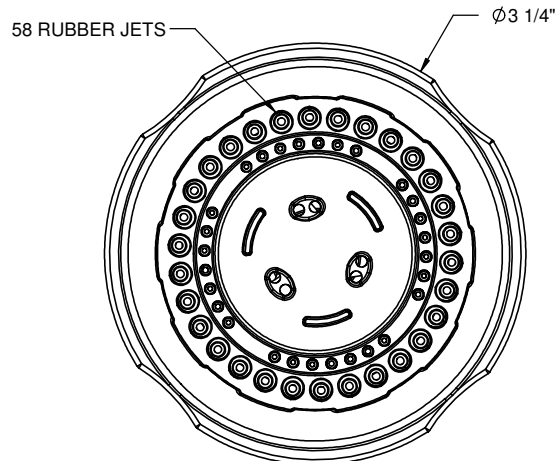

California Faucets®

StyleFlow™ BËL

3-1/4" MULTI-FUNCTION TRADITIONAL SHOWERHEAD

Features

- 1/2" FIP inlet
- Swiss shower technology™
- 3 functions: rain, hard rain and booster massage
- Self-cleaning rubber jets
- Solid brass pivot ball, ABS body
- 3-1/4" diameter, gray face
- Replace .FR with desired flow rate:
SH-323.25 for 2.5 gpm
SH-323.20 for 2.0 gpm

SH-323.25
SH-323.20
SH-323
WE-SH-323

Codes/Standards Applicable

Product meets or exceeds the following:

- ASME A112.18.1/CSA B125.1
- CEC (2.0 gpm)

ALL DIMENSIONS SHOWN TO NEAREST 1/16"