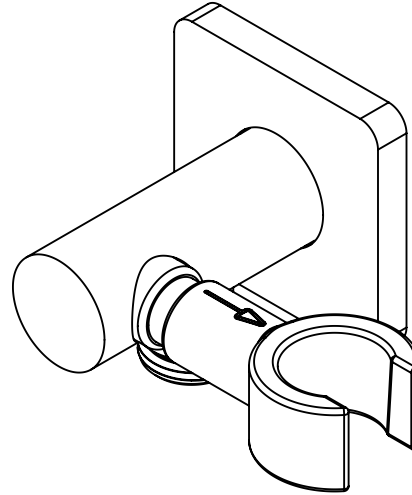

SH-25S-37

Features

- 25+ artisan finishes including 12 PVD finishes
- All brass construction
- 1/2" NPT (female) inlet connection
- 1/2" NPSM (male) outlet connection
- Positive-Lock swivel holder
- Accepts most conical handshower hoses