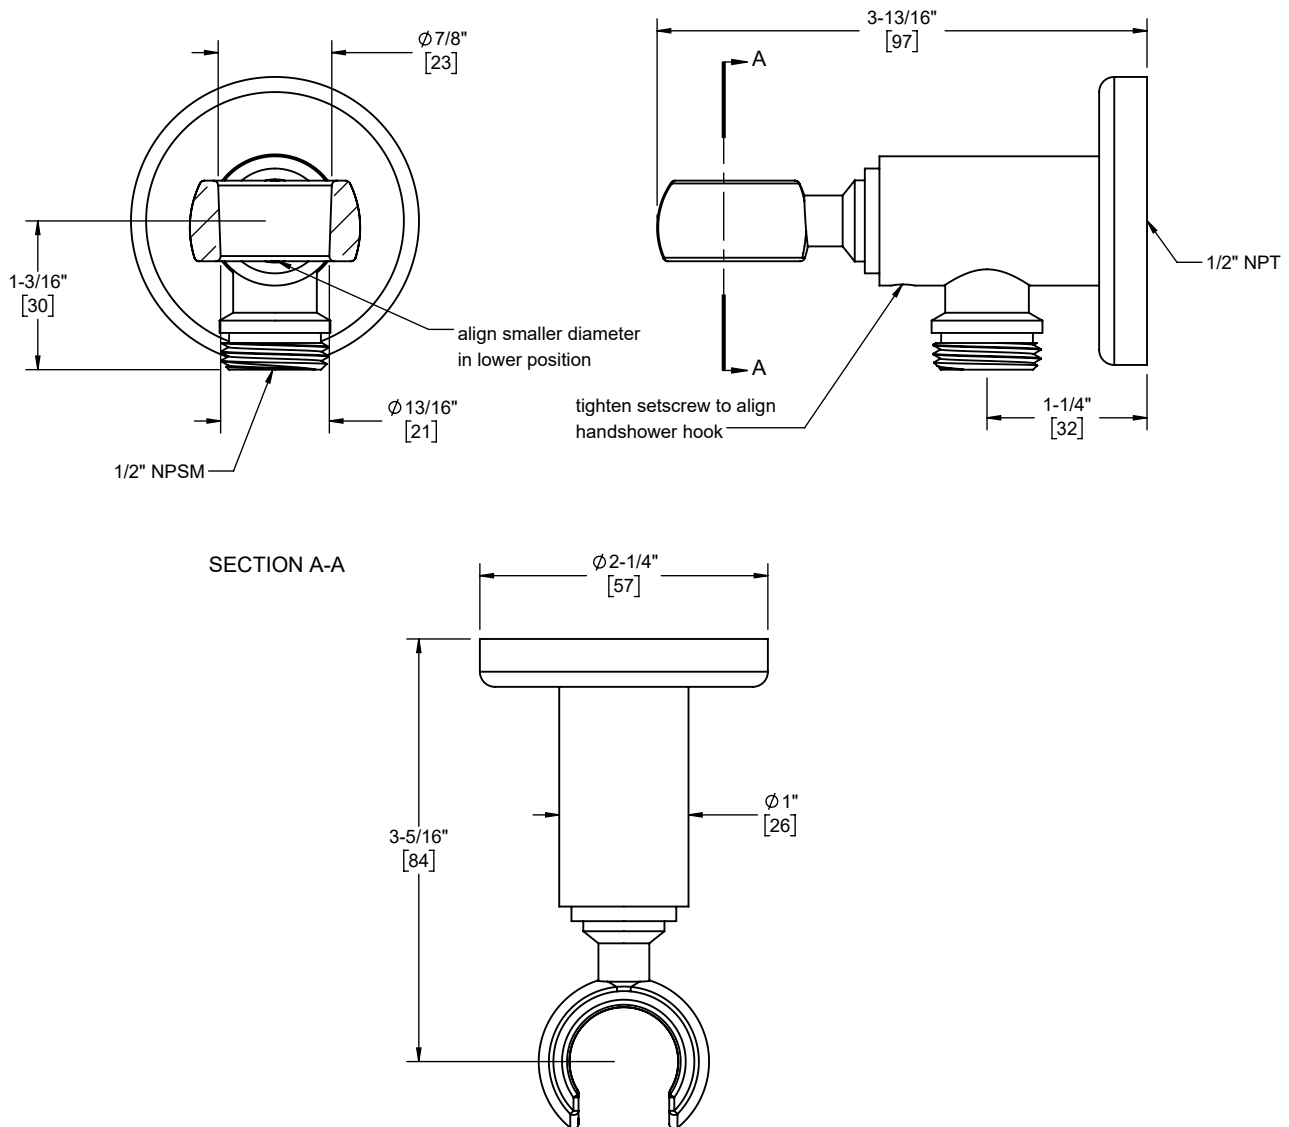

California Faucets®

CHRISTOPHERGRUBB Collection

Trousdale™ Handshower and Supply Elbow

SH-25-C1

Features

- 25+ artisan finishes including 12 PVD finishes
- All brass construction
- 1/2" FIP inlet connection
- 1/2" standard hose connection
- Accepts most conical handshower hoses

Codes/Standards Applicable

Product meets or exceeds the following:

- ASME A112.18.1/CSA B125.1

Specifications subject to change without notice

Dimensions are inches, rounded to 1/16"
[Dimensions in brackets are mm, rounded to 1mm]