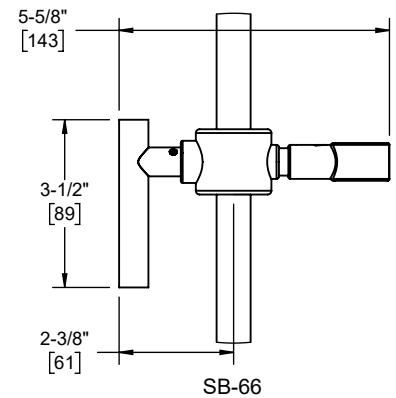

### Features

- Available in 28 finishes including 13 PVD finishes
- All brass construction
- Bar pivots 180° without loosening slide handle
- Adjustable position slide with positive-detent swivel holder
- Accepts most conical handshower hoses
- Right or left handed based on installation
- Includes all mounting hardware

### Codes/Standards

Product meets or exceeds the following:

- ASME A112.18.1/CSA B125.1

**SB-65**  
**SB-66**

SB-65 shown

SB-66 shown

- (4X) - #8 - 1" phillips head screw
- (4X) - #8-10 anchor, finned

Dimensions are inches, rounded to 1/16"  
[Dimensions in brackets are mm, rounded to 1mm]