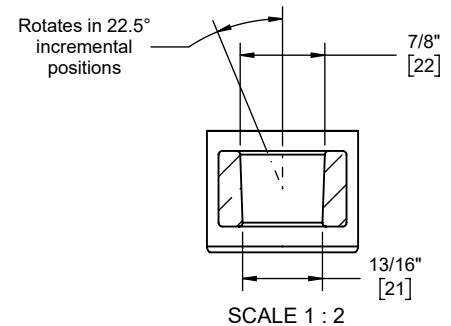

### Features

- Available in 28 finishes including 13 PVD finishes
- All brass construction
- Bar pivots 180° without loosening slide handle
- Adjustable position slide with positive-detent swivel holder
- Accepts most conical handshower hoses
- Right or left handed based on installation
- Includes all mounting hardware

### Codes/Standards

Product meets or exceeds the following:

- ASME A112.18.1/CSA B125.1

**SB-65**  
**SB-66**

SB-65 shown

SB-66 shown

- (4X) - #8 - 1" phillips head screw
- (4X) - #8-10 anchor, finned

Dimensions are inches, rounded to 1/16"  
[Dimensions in brackets are mm, rounded to 1mm]