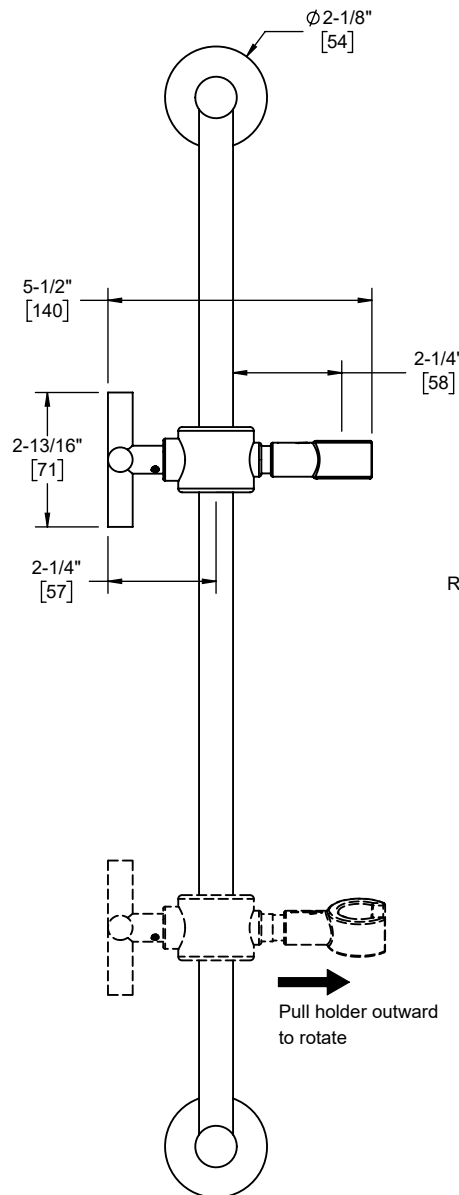

### Features

- Available in 28 finishes including 13 PVD finishes
- All brass construction
- Bar pivots 180° without loosening slide handle
- Adjustable position slide with positive-detent swivel holder
- Accepts most conical handshower hoses
- Right or left handed based on installation
- Includes all mounting hardware

### Codes/Standards

Product meets or exceeds the following:

- ASME A112.18.1/CSA B125.1

**SB-65**  
**SB-66**

SB-65 shown

SB-66 shown

- (4X) - #8 - 1" phillips head screw
- (4X) - #8-10 anchor, finned

Dimensions are inches, rounded to 1/16"  
[Dimensions in brackets are mm, rounded to 1mm]