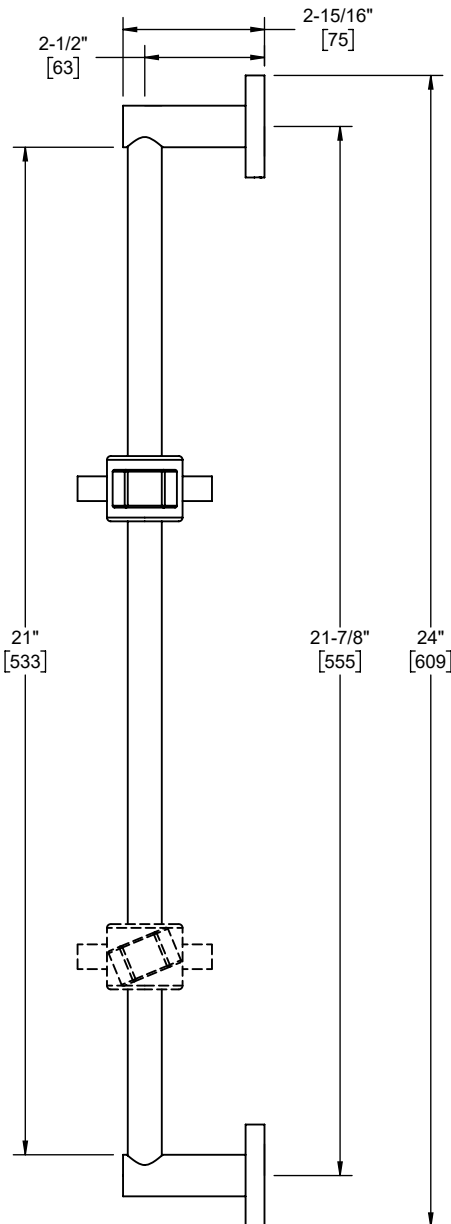

### Features

- Available in 28 finishes including 13 PVD finishes
- All brass construction
- Bar pivots 180° without loosening slide handle
- Adjustable position slide with positive-detent swivel holder
- Accepts most conical handshower hoses
- Right or left handed based on installation
- Includes all mounting hardware

### Codes/Standards

Product meets or exceeds the following:

- ASME A112.18.1/CSA B125.1

**SB-65**  
**SB-66**

SB-65 shown

SB-66 shown

- (4X) - #8 - 1" phillips head screw
- (4X) - #8-10 anchor, finned

Dimensions are inches, rounded to 1/16"  
[Dimensions in brackets are mm, rounded to 1mm]