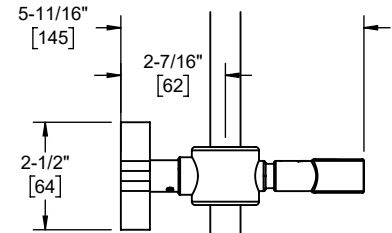

**Features**

- 25+ artisan finishes including 12 PVD finishes
- All brass construction
- Adjustable position slide with positive-lock swivel handle
- Accepts most conical handshower hoses
- Right or left handed based on installation
- Includes all mounting hardware

**SB-40**  
**SB-40X**

SB-40 shown

SB-40X

**Codes/Standards Applicable**

Product meets or exceeds the following:

- ASME A112.18.1/CSA B125.1

SB-40X holder

rotates in 22.50° incremental positions

SCALE 1:2

- (4x) #8 x 1" phillips head screw
- (4x) anchor, plastic #8-10 finned