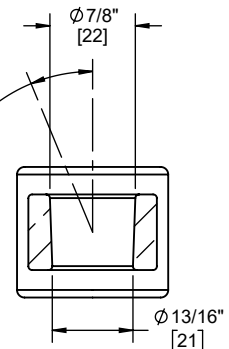

**Features**

- 25+ artisan finishes including 12 PVD finishes
- All brass construction
- Adjustable position slide with positive-lock swivel handle
- Accepts most conical handshower hoses
- Right or left handed based on installation
- Includes all mounting hardware

**SB-40**  
**SB-40X**

SB-40 shown

SB-40X

**Codes/Standards Applicable**

Product meets or exceeds the following:

- ASME A112.18.1/CSA B125.1

SB-40X holder

rotates in 22.50° incremental positions

SCALE 1:2

- (4x) #8 x 1" phillips head screw
- (4x) anchor, plastic #8-10 finned