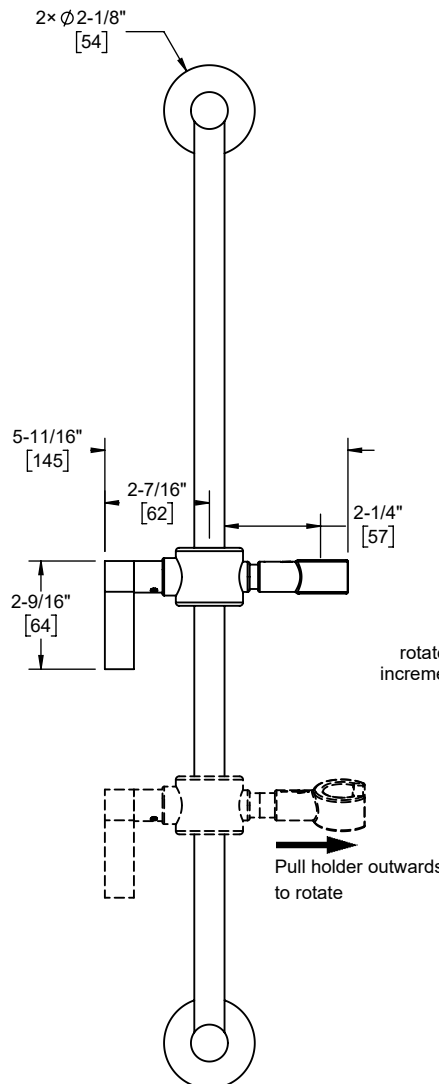

**Features**

- 25+ artisan finishes including 12 PVD finishes
- All brass construction
- Adjustable position slide with positive-lock swivel handle
- Accepts most conical handshower hoses
- Right or left handed based on installation
- Includes all mounting hardware

**SB-40**  
**SB-40X**

SB-40 shown

SB-40X

**Codes/Standards Applicable**

Product meets or exceeds the following:

- ASME A112.18.1/CSA B125.1

SB-40X holder

rotates in 22.50° incremental positions

SCALE 1:2

- (4x) #8 x 1" phillips head screw
- (4x) anchor, plastic #8-10 finned