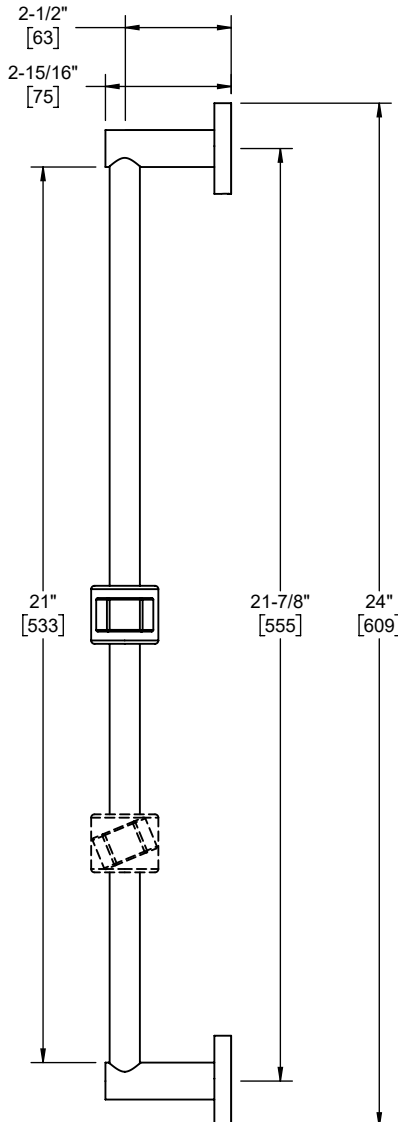

**Features**

- 25+ artisan finishes including 12 PVD finishes
- All brass construction
- Adjustable position slide with positive-lock swivel handle
- Accepts most conical handshower hoses
- Right or left handed based on installation
- Includes all mounting hardware

**SB-40**  
**SB-40X**

SB-40 shown

SB-40X

**Codes/Standards Applicable**

Product meets or exceeds the following:

- ASME A112.18.1/CSA B125.1

SB-40X holder

rotates in 22.50° incremental positions

SCALE 1:2

- (4x) #8 x 1" phillips head screw
- (4x) anchor, plastic #8-10 finned