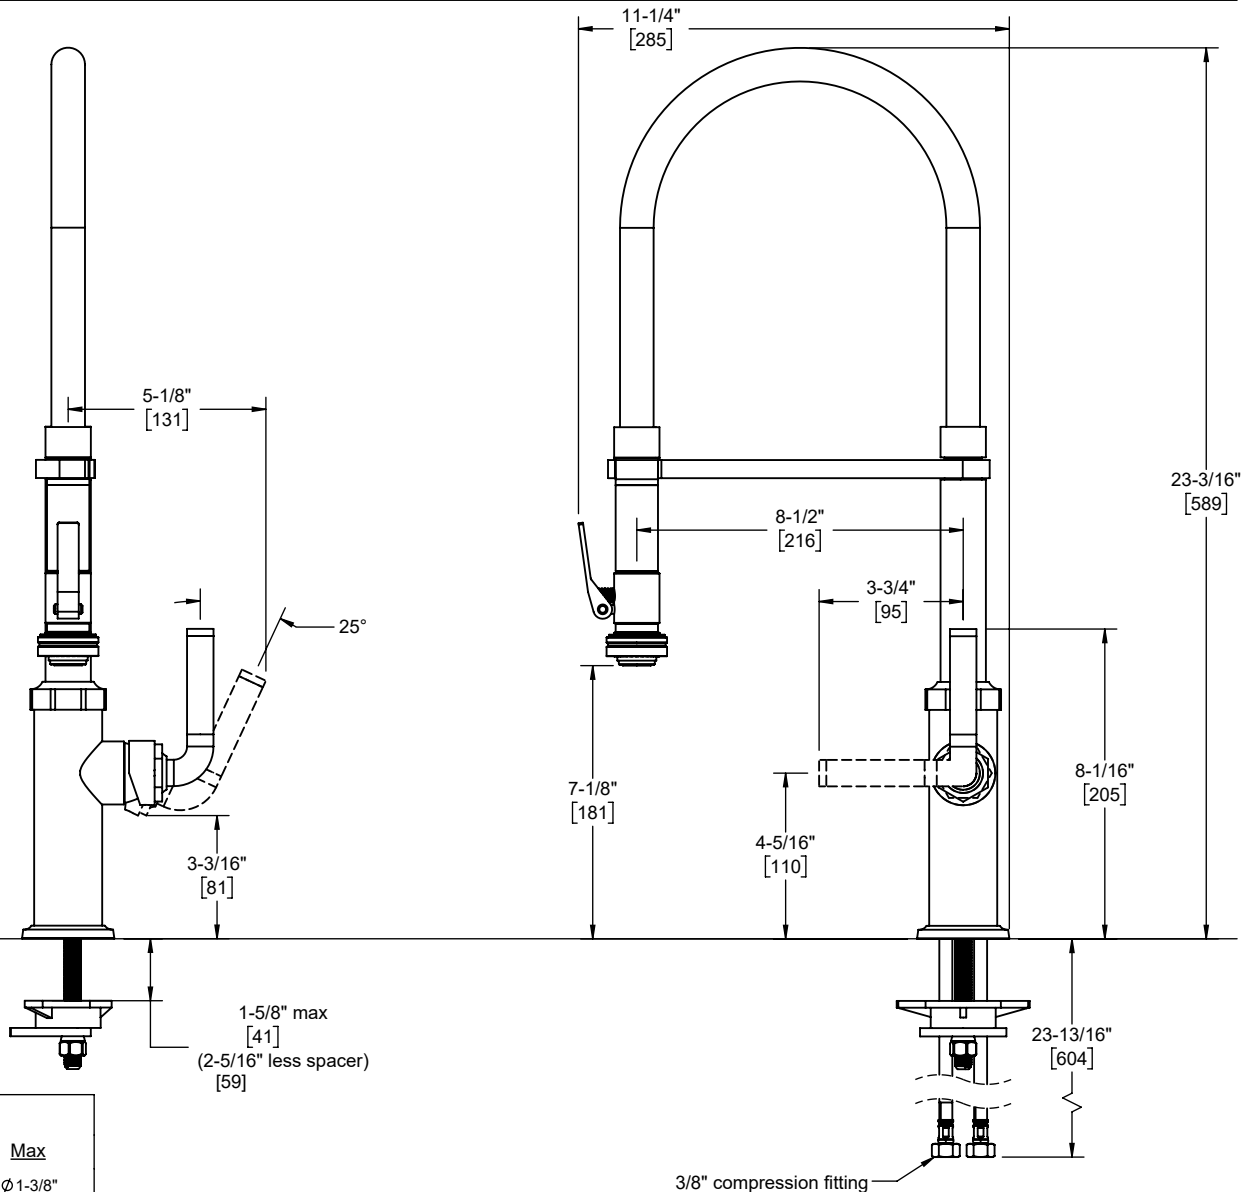

California Faucets®

**Descanso®**

Squeeze Lever Culinary Kitchen Faucet

**Features**

- 25+ artisan finishes including 12 PVD finishes
- Brass construction with closed coil stainless steel spring
- 360° rotating arm with magnetic sprayhead docking
- Squeeze lever activates spray mode
- Spray jets have easy-to-clean surface
- Ceramic disc cartridge
- Max flow rate: 1.8 gpm (6.8 L/min)

**Codes/Standards Applicable**

Product meets or exceeds the following:

- ASME A112.18.1/CSA B125.1
- NSF 61, NSF 372, CEC, & DOE
- Commonwealth of MA
- ADA compliant

K30-150SQ-FL shown

- K30-150SQ-FL
- K30-150SQ-KL
- K30-150SQ-SL
- K30-150SQ-TL
- K30-150FSQ-FL
- K30-150FSQ-KL
- K30-150FSQ-SL
- K30-150FSQ-TL

Through-Hole Specifications		
Min	Recommended	Max
Ø 1-1/4" [32]	Ø 1-3/8" [35]	Ø 1-3/8" [38]

Specifications subject to change without notice

Dimensions are inches, rounded to 1/16"  
[Dimensions in brackets are mm, rounded to 1mm]